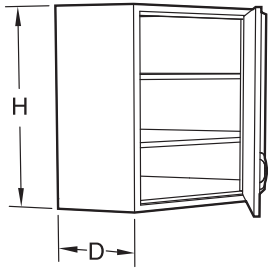

Steel Wall Mounted Storage Cabinets