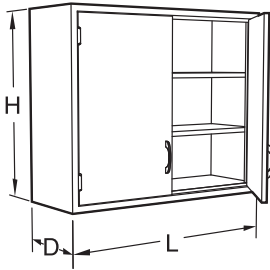

Steel Wall Mounted Storage Cabinets

Specifications:

Swinging Panel Door Wall Mounted Storage Cabinets are available in four heights, 24", 30", 36" and 47" and two depths; 12³/₄" and 16". Lengths are as shown. Cabinets are furnished with one, two or three adjustable shelves as shown.

Note: Last four digits of part number designate door and drawer head style, material, and pull selection. See page 4 for full explanation. Actual product may vary slightly from catalog illustration due to style and hardware selection.

Swinging Panel Doors

Height	Left Hand	Right Hand	12³/₄" D	16" D	12³/₄" Deep	16" Deep
24" High						
30" High						
36" High						
47" High