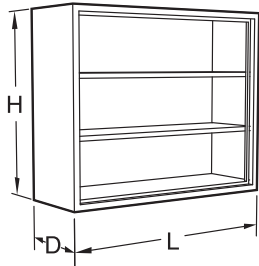

Steel Wall Mounted Storage Cabinets

Specifications:

Open Wall Mounted Storage Cabinets are available in four heights, 24", 30", 36" and 47" and two depths; 12³/₄" and 16". Lengths are as shown. All are furnished with one, two or three adjustable shelves as shown.