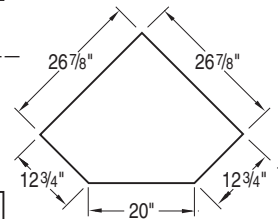

Swinging Door Corner Cabinets

Glazed Door	Panel Door	Glazed Door	Panel Door
24" High	12³/₄" Deep	24" High	16" Deep
W21M241320-_____*	W26M241320-_____	W21M241615-_____*	W26M241615-_____
30" High	12³/₄" Deep	30" High	16" Deep
W21M301320-_____*	W26M301320-_____	W21M301615-_____*	W26M301615-_____
36" High	12³/₄" Deep	36" High	16" Deep
W21M361320-_____*	W26M361320-_____	W21M361615-_____*	W26M361615-_____
47" High	12³/₄" Deep	47" High	16" Deep
W21M471320-_____*	W26M471320-_____	W21M471615-_____*	W26M471615-_____

PLAN VIEW OF
W21M241320
W21M301320
W21M361320
W21M471320
W26M241320
W26M301320
W26M361320
W26M471320