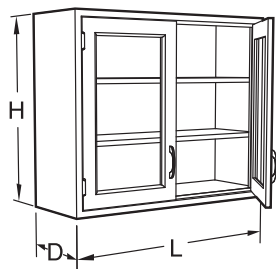

Steel Wall Mounted Storage Cabinets

Specifications:

Open Wall Mounted Storage Cabinets are available in four heights, 24", 30", 36" and 47" and two depths; 12³/₄" and 16". Lengths are as shown. All are furnished with one, two or three adjustable shelves as shown.

Steel Wall Mounted Storage Cabinets

Specifications:

Swinging Glazed Door Wall Mounted Storage Cabinets are available in four heights, 24", 30", 36" and 47" and two depths; 12³/₄" and 16". Lengths are as shown. Cabinets are glazed with 1/8" float glass unless otherwise specified and are furnished with one, two or three adjustable shelves as shown.