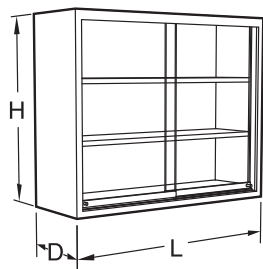

47" High

12³/₄" Deep

W00M471330-0000	30"L
W00M471336-0000	36"L
W00M471342-0000	42"L
W00M471348-0000	48"L

16" Deep

W00M471630-0000	30"L
W00M471636-0000	36"L
W00M471642-0000	42"L
W00M471648-0000	48"L

Steel Wall Mounted Storage Cabinets

Specifications:

Plate Glass Door Wall Mounted Storage Cabinets are available in three heights, 24", 30", 36" and 47" and two depths; 12³/₄" and 16". They are available with either clear or smoked glass doors. Lengths are as shown. Cabinets are furnished with one or two adjustable shelves as shown.