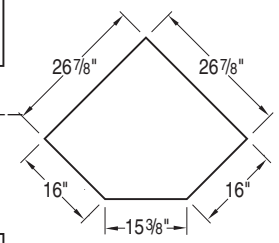

PLAN VIEW OF
W21M241615
W21M301615
W21M361615
W21M471615
W26M241615
W26M301615
W26M361615
W26M471615