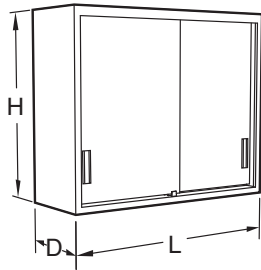

16" Deep

W30M471630-0000	30"L
W30M471636-0000	36"L
W30M471642-0000	42"L
W30M471648-0000	48"L

Steel Wall Mounted Storage Cabinets

Specifications:

Sliding Door Wall Mounted Storage Cabinets are available in four heights, 24", 30", 36" and 47" and two depths; 12³/₄" and 16". Lengths are as shown. All are furnished with one, two or three adjustable shelves as shown. Doors are 1/4" thick and are mounted on friction-free roller glides.