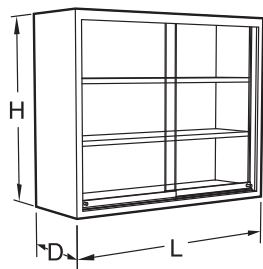

Steel Wall Mounted Storage Cabinets

Specifications:

Plate Glass Door Wall Mounted Storage Cabinets are available in three heights, 24", 30", 36" and 47" and two depths; 12³/₄" and 16". They are available with either clear or smoked glass doors. Lengths are as shown. Cabinets are furnished with one or two adjustable shelves as shown.

Doors are 1/4" float glass and are mounted on friction-free roller glides.

* Not available in Textured Steel

Sliding Plate Glass Doors — Clear Glass*

Sliding Plate Glass Doors — Smoked Glass*

24" High

12³/₄" Deep

W10M241330-0000	30"L
W10M241336-0000	36"L
W10M241342-0000	42"L
W10M241348-0000	48"L

16" Deep

W10M241630-0000	30"L
W10M241636-0000	36"L
W10M241642-0000	42"L
W10M241648-0000	48"L

24" High

12³/₄" Deep

W30M241330-0000	30"L
W30M241336-0000	36"L
W30M241342-0000	42"L
W30M241348-0000	48"L

16" Deep

W30M241630-0000	30"L
W30M241636-0000	36"L
W30M241642-0000	42"L
W30M241648-0000	48"L