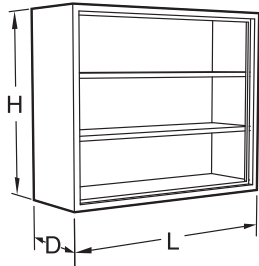

## Specifications:

Open Wall Mounted Storage Cabinets are available in four heights, 24", 30", 36" and 47" and two depths; 12<sup>3</sup>/<sub>4</sub>" and 16". Lengths are as shown. All are furnished with one, two or three adjustable shelves as shown.