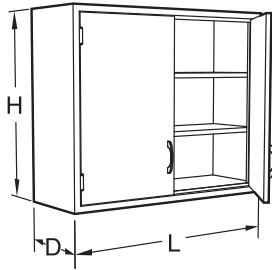

Steel Wall Mounted Storage Cabinets

Specifications:

Swinging Panel Door Wall Mounted Storage Cabinets are available in four heights, 24", 30", 36" and 47" and two depths; 12³/₄" and 16". Lengths are as shown. Cabinets are furnished with one, two or three adjustable shelves as shown.

Note: Last four digits of part number designate door and drawer head style, material, and pull selection. See page 4 for full explanation. Actual product may vary slightly from catalog illustration due to style and hardware selection.

Swinging Panel Doors

24" High	Left Hand		Right Hand		12³/₄" D	
		W25M241315L	W25M241318L	W25M241315-	W25M241318-	15"L
	W25M241321L	W25M241324L	W25M241321-	W25M241324-	18" 21" 24"	
					16" D	
	W25M241615L	W25M241618L	W75M241615-	W75M241618-	15" 18"	
	W25M241621L	W25M241624L	W75M241621-	W75M241624-	21" 24"	

24" High	12³/₄" Deep		16" Deep		
		W25M241330-		W25M241336-	30" 36"
	W25M241342-	W25M241348-	42" 48"		
	W25M241630-	W25M241636-	30" 36"		
	W25M241642-	W25M241648-	42" 48"		

30" High	Left Hand		Right Hand		12³/₄" D	
		W25M301315L	W25M301318L	W25M301315-	W25M301318-	15" 18"
	W25M301321L	W25M301324L	W25M301321-	W25M301324-	21" 24"	
					16" D	
	W25M301615L	W25M301618L	W25M301615-	W25M301618-	15" 18"	
	W25M301621L	W25M301624L	W25M301621-	W25M301624-	21" 24"	

30" High	12³/₄" Deep		16" Deep		
		W25M301330-		W25M301336-	30" 36"
	W25M301342-	W25M301348-	42" 48"		
	W25M301630-	W25M301636-	30" 36"		
	W25M301642-	W25M301648-	42" 48"		

36" High	Left Hand		Right Hand		12³/₄" D	
		W25M361315L	W25M361318L	W25M361315-	W25M361318-	15" 18"
	W25M361321L	W25M361324L	W25M361321-	W25M361324-	21" 24"	
					16" D	
	W25M361615L	W25M361618L	W25M361615-	W25M361618-	15" 18"	
	W25M361621L	W25M361624L	W25M361621-	W25M361624-	21" 24"	

36" High	12³/₄" Deep		16" Deep		
		W25M361330-		W25M361336-	30" 36"
	W25M361342-	W25M361348-	42" 48"		
	W25M361630-	W25M361636-	30" 36"		
	W25M361642-	W25M361648-	42" 48"		

47" High	Left Hand		Right Hand		12³/₄" D	
		W25M471315L	W25M471318L	W25M471315-	W25M471318-	15" 18"
	W25M471321L	W25M471324L	W25M471321-	W25M471324-	21" 24"	
					16" D	
	W25M471615L	W25M471618L	W25M471615-	W25M471618-	15" 18"	
	W25M471621L	W25M471624L	W25M471621-	W25M471624-	21" 24"	

47" High	12³/₄" Deep		16" Deep		
		W25M471330-		W25M471336-	30" 36"
	W25M471342-	W25M471348-	42" 48"		
	W25M471630-	W25M471636-	30" 36"		
	W25M471642-	W25M471648-	42" 48"