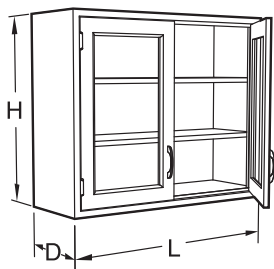

Steel Wall Mounted Storage Cabinets

Specifications:

Swinging Glazed Door Wall Mounted Storage Cabinets are available in four heights, 24", 30", 36" and 47" and two depths; 12³/₄" and 16". Lengths are as shown. Cabinets are glazed with 1/8" float glass unless otherwise specified and are furnished with one, two or three adjustable shelves as shown.

Swinging Glazed Door Wall Mounted Storage Cabinets are not available in Style 14 or Style 15.

* Not Available in Textured Steel

Swinging Glazed Doors*

24" High	Left Hand		Right Hand		12³/₄" D	
		W20M241315L	W20M241318L	W20M241315-	W20M241318-	15"L
	W20M241321L	W20M241324L	W20M241321-	W20M241324-	21"L	
					24"L	
					16" D	
	W20M241615L	W20M241618L	W20M241615-	W20M241618-	15"L	
	W20M241621L	W20M241624L	W20M241621-	W20M241624-	21"L	
					24"L	

24" High	12³/₄" Deep		16" Deep		
		W20M241330-		W20M241336-	30"L
	W20M241342-	W20M241348-	42"L		
			48"L		
	W20M241630-	W20M241636-	30"L		
	W20M241642-	W20M241648-	42"L		
			48"L		

30" High	Left Hand		Right Hand		12³/₄" D	
		W20M301315L	W20M301318L	W20M301315-	W20M301318-	15"L
	W20M301321L	W20M301324L	W20M301321-	W20M301324-	21"L	
					24"L	
					16" D	
	W20M301615L	W20M301618L	W20M301615-	W20M301618-	15"L	
	W20M301621L	W20M301624L	W20M301621-	W20M301624-	21"L	
					24"L	

30" High	12³/₄" Deep		16" Deep		
		W20M301330-		W20M301336-	30"L
	W20M301342-	W20M301348-	42"L		
			48"L		
	W20M301630-	W20M301636-	30"L		
	W20M301642-	W20M301648-	42"L		
			48"L		

36" High	Left Hand		Right Hand		12³/₄" D	
		W20M361315L	W20M361318L	W20M361315-	W20M361318-	15"L
	W20M361321L	W20M361324L	W20M361321-	W20M361324-	21"L	
					24"L	
					16" D	
	W20M361615L	W20M361618L	W20M361615-	W20M361618-	15"L	
	W20M361621L	W20M361624L	W20M361621-	W20M361624-	21"L	
					24"L	

36" High	12³/₄" Deep		16" Deep		
		W20M361330-		W20M361336-	30"L
	W20M361342-	W20M361348-	42"L		
			48"L		
	W20M361630-	W20M361636-	30"L		
	W20M361642-	W20M361648-	42"L		
			48"L		

47" High	Left Hand		Right Hand		12³/₄" D	
		W20M471315L	W20M471318L	W20M471315-	W20M471318-	15"L
	W20M471321L	W20M471324L	W20M471321-	W20M471324-	21"L	
					24"L	
					16" D	
	W20M471615L	W20M471618L	W20M471615-	W20M471618-	15"L	
	W20M471621L	W20M471624L	W20M471621-	W20M471624-	21"L	
					24"L	

47" High	12³/₄" Deep		16" Deep		
		W20M471330-		W20M471336-	30"L
	W20M471342-	W20M471348-	42"L		
			48"L		
	W20M471630-	W20M471636-	30"L		
	W20M471642-	W20M471648-	42"L		
			48"L