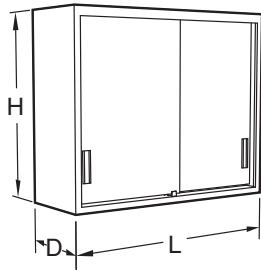

Steel Wall Mounted Storage Cabinets

Specifications:

Sliding Door Wall Mounted Storage Cabinets are available in four heights, 24", 30", 36" and 47" and two depths; 12³/₄" and 16". Lengths are as shown. All are furnished with one, two or three adjustable shelves as shown. Doors are 1/4" thick and are mounted on friction-free roller glides.

Sliding Door Wall Mounted Storage Cabinets are available in Style 01 and Style 16 only.

* Not available in Textured Steel

Sliding Panel Doors*

24" High

12³/₄" Deep

W12M241330-___0	30"L
W12M241336-___0	36"L
W12M241342-___0	42"L
W12M241348-___0	48"L

16" Deep

W12M241630-___0	30"L
W12M241636-___0	36"L
W12M241642-___0	42"L
W12M241648-___0	48"L