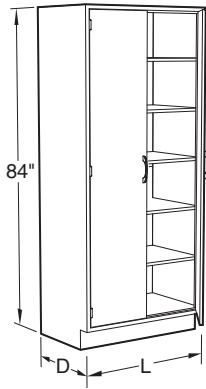

Steel Full Height Storage Cabinets

Specifications:

Full Height Storage Cabinets are 84" high and 12³/₄", 16", or 22" deep. Lengths as shown. They are furnished with five adjustable shelves.

Sliding Plate Glass and Panel Doors are 1/4" thick and are mounted on friction-free roller glides.

Steel Full Height Storage Cabinets

Specifications:

Full Height Storage Cabinets are 84" high and 12³/₄", 16", or 22" deep. Lengths as shown. They are furnished with five adjustable shelves.

CAUTION: Full height cabinets may present a potential tipping over problem. Proper installation requires these cabinets to be anchored to a wall or other cabinets to improve stability and ensure smooth door movement.

12³/₄" Deep

S25M841318-	_____	18"L
S25M841324-	_____	24"L

16" Deep

S25M841618-	_____	18"L
S25M841624-	_____	24"L

22" Deep

S25M842218-	_____	18"L
S25M842224-	_____	24"L

12³/₄" Deep

S25M841330-	_____	30"L
S25M841336-	_____	36"L
S25M841342-	_____	42"L
S25M841348-	_____	48"L

16" Deep

S25M841630-	_____	30"L
S25M841636-	_____	36"L
S25M841642-	_____	42"L
S25M841648-	_____	48"L

22" Deep

S25M842230-	_____	30"L
S25M842236-	_____	36"L
S25M842242-	_____	42"L
S25M842248-	_____	48"L

Steel Full Height Storage Cabinets