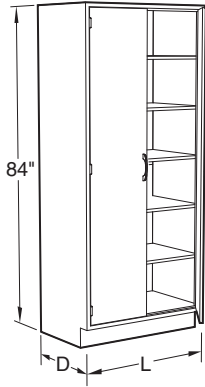

Steel Full Height Storage Cabinets

Specifications:

Full Height Storage Cabinets are 84" high and 12³/₄", 16", or 22" deep. Lengths as shown. They are furnished with five adjustable shelves.

Sliding Plate Glass and Panel Doors are 1/4" thick and are mounted on friction-free roller glides.

Steel Full Height Storage Cabinets

Specifications:

Full Height Storage Cabinets are 84" high and 12³/₄", 16", or 22" deep. Lengths as shown. They are furnished with five adjustable shelves.

CAUTION: Full height cabinets may present a potential tipping over problem. Proper installation requires these cabinets to be anchored to a wall or other cabinets to improve stability and ensure smooth door movement.

12³/₄" Deep

S20M841330-	_____	30"L
S20M841336-	_____	36"L
S20M841342-	_____	42"L
S20M841348-	_____	48"L

16" Deep

S20M841630-	_____	30"L
S20M841636-	_____	36"L
S20M841642-	_____	42"L
S20M841648-	_____	48"L

22" Deep

S20M842230-	_____	30"L
S20M842236-	_____	36"L
S20M842242-	_____	42"L
S20M842248-	_____	48"L

Steel Full Height Storage Cabinets

Specifications:

Full Height Storage Cabinets are 84" high and 12³/₄", 16", or 22" deep. Lengths as shown. They are furnished with five adjustable shelves.