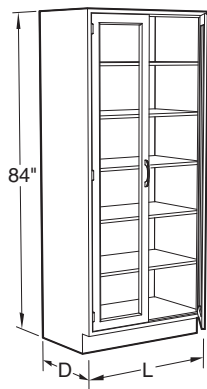

Steel Full Height Storage Cabinets

Specifications:

Full Height Storage Cabinets are 84" high and 12³/₄", 16", or 22" deep. Lengths as shown. They are furnished with five adjustable shelves.

Sliding Plate Glass and Panel Doors are 1/4" thick and are mounted on friction-free roller glides.

16" Deep

S11M841630-___0	30"L
S11M841636-___0	36"L
S11M841642-___0	42"L
S11M841648-___0	48"L

22" Deep

S11M842230-___0	30"L
S11M842236-___0	36"L
S11M842242-___0	42"L
S11M842248-___0	48"L

Sliding Panel Doors*

12³/₄" Deep

S12M841330-___0	30"L
S12M841336-___0	36"L
S12M841342-___0	42"L
S12M841348-___0	48"L

16" Deep

S12M841630-___0	30"L
S12M841636-___0	36"L
S12M841642-___0	42"L
S12M841648-___0	48"L

22" Deep

S12M842230-___0	30"L
S12M842236-___0	36"L
S12M842242-___0	42"L
S12M842248-___0	48"L

Steel Full Height Storage Cabinets

Specifications:

Full Height Storage Cabinets are 84" high and 12³/₄", 16", or 22" deep. Lengths as shown. They are furnished with five adjustable shelves.

CAUTION: Full height cabinets may present a potential tipping over problem. Proper installation requires these cabinets to be anchored to a wall or other cabinets to improve stability and ensure smooth door movement.