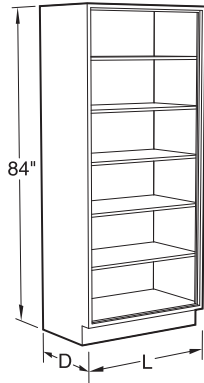

Steel Full Height Storage Cabinets

Specifications:

Full Height Storage Cabinets are 84" high and 12³/₄", 16", or 22" deep. Lengths as shown. They are furnished with five adjustable shelves.

Sliding Plate Glass and Panel Doors are 1/4" thick and are mounted on friction-free roller glides.

NOTE: Sliding doors available in Style 01 and Style 16 only.

* Not available in Textured Steel.

Open Storage*

12³/₄" Deep

S00M841318-0000	18"L
S00M841324-0000	24"L

16" Deep

S00M841618-0000	18"L
S00M841624-0000	24"L

Steel Full Height Storage Cabinets

Specifications:

Full Height Storage Cabinets are 84" high and 12³/₄", 16", or 22" deep. Lengths as shown. They are furnished with five adjustable shelves.

CAUTION: Full height cabinets may present a potential tipping over problem. Proper installation requires these cabinets to be anchored to a wall or other cabinets to improve stability and ensure smooth door movement.

22" Deep

S20M842230-	_____	30"L
S20M842236-	_____	36"L
S20M842242-	_____	42"L
S20M842248-	_____	48"L

Steel Full Height Storage Cabinets

Specifications:

Full Height Storage Cabinets are 84" high and 12³/₄", 16", or 22" deep. Lengths as shown. They are furnished with five adjustable shelves.