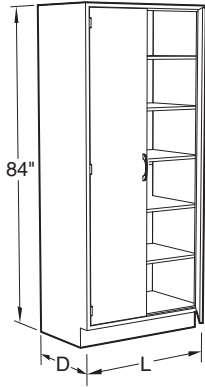

Steel Full Height Storage Cabinets

Specifications:

Full Height Storage Cabinets are 84" high and 12³/₄", 16", or 22" deep. Lengths as shown. They are furnished with five adjustable shelves.

Sliding Plate Glass and Panel Doors are 1/4" thick and are mounted on friction-free roller glides.

Steel Full Height Storage Cabinets

Specifications:

Full Height Storage Cabinets are 84" high and 12³/₄", 16", or 22" deep. Lengths as shown. They are furnished with five adjustable shelves.

CAUTION: Full height cabinets may present a potential tipping over problem. Proper installation requires these cabinets to be anchored to a wall or other cabinets to improve stability and ensure smooth door movement.

12³/₄" Deep

S20M841330-	_____	30"L
S20M841336-	_____	36"L
S20M841342-	_____	42"L
S20M841348-	_____	48"L

16" Deep

S20M841630-	_____	30"L
S20M841636-	_____	36"L
S20M841642-	_____	42"L
S20M841648-	_____	48"L

22" Deep

S20M842230-	_____	30"L
S20M842236-	_____	36"L
S20M842242-	_____	42"L
S20M842248-	_____	48"L

Steel Full Height Storage Cabinets

Specifications:

Full Height Storage Cabinets are 84" high and 12³/₄", 16", or 22" deep. Lengths as shown. They are furnished with five adjustable shelves.