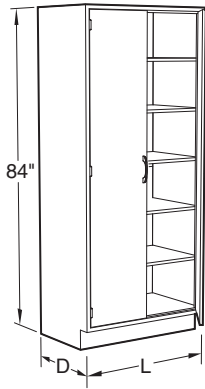

Steel Full Height Storage Cabinets

Specifications:

Full Height Storage Cabinets are 84" high and 12³/₄", 16", or 22" deep. Lengths as shown. They are furnished with five adjustable shelves.

CAUTION: Full height cabinets may present a potential tipping over problem. Proper installation requires these cabinets to be anchored to a wall or other cabinets to improve stability and ensure smooth door movement.

22" Deep

S20M842230-	_____	30"L
S20M842236-	_____	36"L
S20M842242-	_____	42"L
S20M842248-	_____	48"L

Steel Full Height Storage Cabinets

Specifications:

Full Height Storage Cabinets are 84" high and 12³/₄", 16", or 22" deep. Lengths as shown. They are furnished with five adjustable shelves.

12³/₄" Deep

S25M841318-	_____	18"L
S25M841324-	_____	24"L

16" Deep

S25M841618-	_____	18"L
S25M841624-	_____	24"L

22" Deep

S25M842218-	_____	18"L
S25M842224-	_____	24"L

12³/₄" Deep

S25M841330-	_____	30"L
S25M841336-	_____	36"L
S25M841342-	_____	42"L
S25M841348-	_____	48"L

16" Deep

S25M841630-	_____	30"L
S25M841636-	_____	36"L
S25M841642-	_____	42"L
S25M841648-	_____	48"L

22" Deep

S25M842230-	_____	30"L
S25M842236-	_____	36"L
S25M842242-	_____	42"L
S25M842248-	_____	48"L

Steel Full Height Storage Cabinets