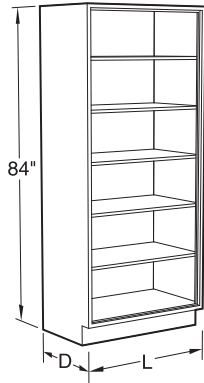

Steel Full Height Storage Cabinets

Specifications:

Full Height Storage Cabinets are 84" high and 12³/₄", 16", or 22" deep. Lengths as shown. They are furnished with five adjustable shelves.

Sliding Plate Glass and Panel Doors are 1/4" thick and are mounted on friction-free roller glides.

NOTE: Sliding doors available in Style 01 and Style 16 only.

* Not available in Textured Steel.

Open Storage*

12³/₄" Deep

S00M841318-0000	18"L
S00M841324-0000	24"L

16" Deep

S00M841618-0000	18"L
S00M841624-0000	24"L

Steel Full Height Storage Cabinets

Specifications:

Full Height Storage Cabinets are 84" high and 12³/₄", 16", or 22" deep. Lengths as shown. They are furnished with five adjustable shelves.

CAUTION: Full height cabinets may present a potential tipping over problem. Proper installation requires these cabinets to be anchored to a wall or other cabinets to improve stability and ensure smooth door movement.

22" Deep

S20M842230-	_____	30"L
S20M842236-	_____	36"L
S20M842242-	_____	42"L
S20M842248-	_____	48"L

Steel Full Height Storage Cabinets

Specifications:

Full Height Storage Cabinets are 84" high and 12³/₄", 16", or 22" deep. Lengths as shown. They are furnished with five adjustable shelves.