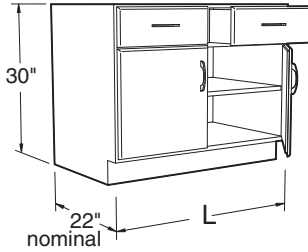

D32W312230-_0__ 30"
D32W312236-_0__ 36"
D32W312242-_0__ 42"
D32W312248-_0__ 48"

D81W312218-_0__ 18"
D81W312221-_0__ 21"
D81W312224-_0__ 24"
2 File Drawers with Hangers

D85W312218-_0__ 18"
D85W312221-_0__ 21"
D85W312224-_0__ 24"
1 File Drawers with Hangers

D90W312218-_0__ 18"
D90W312221-_0__ 21"
D90W312224-_0__ 24"
Pullboard
1 File Drawer with Hangers

Wood Sitting Height Base Cabinets

Specifications:

These Sitting Height Cabinets are 30" high and a nominal 22" deep. Lengths as shown.