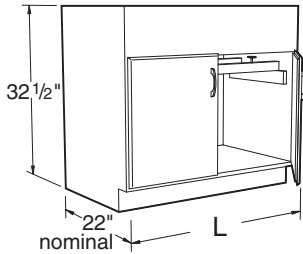

Wood Sitting Height Base Cabinets

Specifications:

These Sitting Height Cabinets are 30" high and a nominal 22" deep. Lengths as shown.

Cupboards have one adjustable shelf.

Note: Last four digits of part number designates door and drawer head style, hinge, hardwood species, and pull selection. See page 4 for full explanation. Actual product may vary slightly from catalog illustration due to style and hardware selection.

PLAN VIEW OF **G14W342215-**

Wood ADA Height Base Cabinets

Specifications:

These ADA Height Cabinets are 32 1/2" high and a nominal 22" deep. Lengths as shown.

Note: Last four digits of part number designates door and drawer head style, hinge, hardwood species, and pull selection. See page 4 for full explanation. Actual product may vary slightly from catalog illustration due to style and hardware selection.