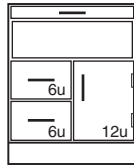

E24W312224- _____ 24"L
Pullboard
Book Compartment