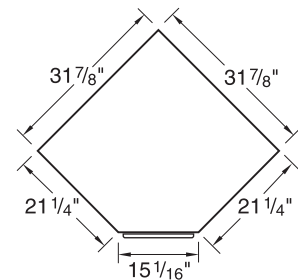

Wood Sitting Height Base Cabinets

Specifications:

These Sitting Height Cabinets are 30" high and a nominal 22" deep. Lengths as shown.

Cupboards have one adjustable shelf.

Note: Last four digits of part number designates door and drawer head style, hinge, hardwood species, and pull selection. See page 4 for full explanation. Actual product may vary slightly from catalog illustration due to style and hardware selection.

Wood Sitting Height Base Cabinets

Specifications:

These Sitting Height Cabinets are 30" high and a nominal 22" deep. Lengths as shown.

Note: Last four digits of part number designates door and drawer head style, hinge, hardwood species, and pull selection. See page 4 for full explanation. Actual product may vary slightly from catalog illustration due to style and hardware selection.

PLAN VIEW OF **G14W342215-**

Wood ADA Height Base Cabinets

Specifications:

These ADA Height Cabinets are 32 1/2" high and a nominal 22" deep. Lengths as shown.

Note: Last four digits of part number designates door and drawer head style, hinge, hardwood species, and pull selection. See page 4 for full explanation. Actual product may vary slightly from catalog illustration due to style and hardware selection.