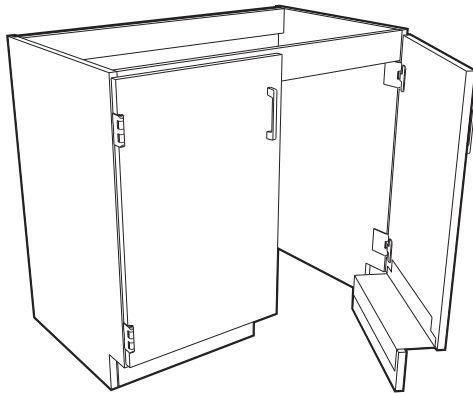

PLAN VIEW OF **G14W342215-**

Wood ADA Height Base Cabinets

Specifications:

These ADA Height Cabinets are 32 1/2" high and a nominal 22" deep. Lengths as shown.

Note: Last four digits of part number designates door and drawer head style, hinge, hardwood species, and pull selection. See page 4 for full explanation. Actual product may vary slightly from catalog illustration due to style and hardware selection.

Wheelchair Accessible Base Cabinet with Doors

The Wheelchair Accessible Base Cabinet with Doors is designed to be used as a sink unit, but may be use anywhere wheelchair accessibility is needed. The cabinet is constructed without a bottom, and with the toe-space rails attached to the doors so it will match adjacent cabinets when the doors are closed. The cabinet incorporates a 3 1/4" top rail to give a minimum of 29 1/2" of clearance from the floor to the bottom of the rail.