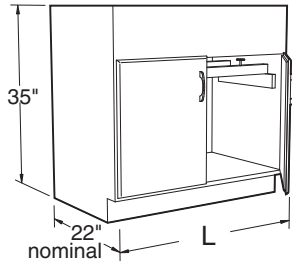

Wood Standing Height Base Cabinets

Specifications:

These Standing Height Cabinets are 35" high and a nominal 22" deep. Lengths as shown.

Sink cabinets are furnished with sink supports and a lowered back for access to plumbing.