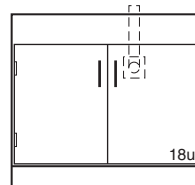

Fume Hood Acid Storage Cabinets

G80W342224L_____ 24"L	G80W342224-_____ 24"L	G80W342230-_____ 30"L
See Page 26 for Fume Hood Acid Storage Cabinet specification.		G80W342236-_____ 36"L
		G80W342248-_____ 48"L