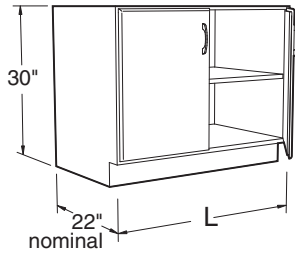

Wood Sitting Height Base Cabinets

Specifications:

These Sitting Height Cabinets are 30" high and a nominal 22" deep. Lengths as shown.

Cupboards have one adjustable shelf.

Note: Last four digits of part number designates door and drawer head style, hinge, hardwood species, and pull selection. See page 4 for full explanation. Actual product may vary slightly from catalog illustration due to style and hardware selection.

Open Cabinets

B00W312215- _____	15"L	B00W312230- _____	30"L
B00W312218- _____	18"L	B00W312236- _____	36"L
B00W312221- _____	21"L	B00W312242- _____	42"L
B00W312224- _____	24"L	B00W312248- _____	48"L

Cupboard Cabinets