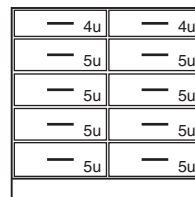

D52W362230- 0 __ 30"L
D52W362236- 0 __ 36"L
D52W362242- 0 __ 42"L
D52W362248- 0 __ 48"L