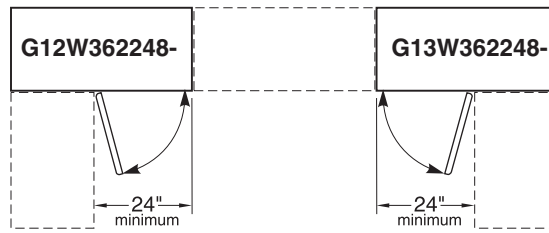

PLAN VIEW OF
G12W362248- & G13W362248-