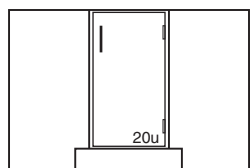

G12W312248- _____ 48"L

G13W312248- _____ 48"L

PLAN VIEW OF
G12W312248- & G13W312248-

Diagonal Corner Cabinet

G14W312215- _____ 32"L

PLAN VIEW OF
G14W312215-

Wood ADA Height Base Cabinets

Specifications:

These ADA Height Cabinets are 32 1/2" high and a nominal 22" deep. Lengths as shown.

Cupboards have one adjustable shelf.

Note: Last four digits of part number designates door and drawer head style, hinge, hardwood species, and pull selection. See page 4 for full explanation. Actual product may vary slightly from catalog illustration due to style and hardware selection.