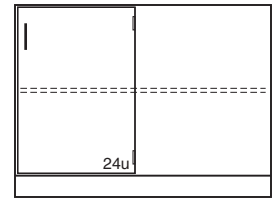

G13W362248- 48"L