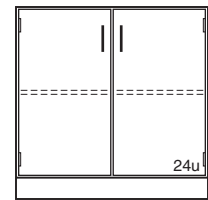

Cupboard Cabinets

C03W362215L_____	15"L	C03W362215-_____	15"L	C03W362230-_____	30"L	C06W362230-_____	30"L
C03W362218L_____	18"L	C03W362218-_____	18"L	C03W362236-_____	36"L	C06W362236-_____	36"L
C03W362221L_____	21"L	C03W362221-_____	21"L	C03W362242-_____	42"L	C06W362242-_____	42"L
C03W362224L_____	24"L	C03W362224-_____	24"L	C03W362248-_____	48"L	C06W362248-_____	48"L

Divided Cabinet