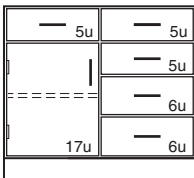

E43W342230L _____ 30"L
E43W342236L _____ 36"L
E43W342242L _____ 42"L
E43W342248L _____ 48"L