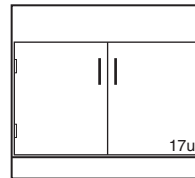

Fume Hood Base Cabinets

G08W342215L_____ 15"L	G08W342215-_____ 15"L	G08W342230-_____ 30"L
G08W342218L_____ 18"L	G08W342218-_____ 18"L	G08W342236-_____ 36"L
G08W342221L_____ 21"L	G08W342221-_____ 21"L	G08W342242-_____ 42"L
G08W342224L_____ 24"L	G08W342224-_____ 24"L	G08W342248-_____ 48"L