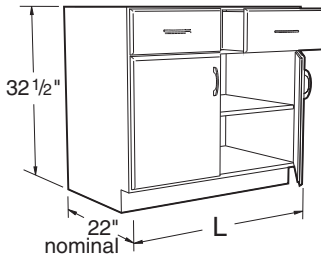

G12W312248- _____ 48"L

G13W312248- _____ 48"L

PLAN VIEW OF
G12W312248- & G13W312248-

Diagonal Corner Cabinet

G14W312215- _____ 32"L

PLAN VIEW OF
G14W312215-

Wood ADA Height Base Cabinets

Specifications:

These ADA Height Cabinets are 32 1/2" high and a nominal 22" deep. Lengths as shown.

Cupboards have one adjustable shelf.

Note: Last four digits of part number designates door and drawer head style, hinge, hardwood species, and pull selection. See page 4 for full explanation. Actual product may vary slightly from catalog illustration due to style and hardware selection.