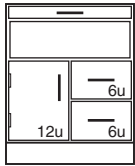

Cupboard and Drawer Cabinets

E24W312224L _____ 24"L
Pullboard
Book Compartment