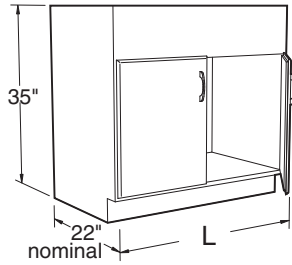

Wood Fume Hood Base Cabinets

Specifications:

Fume Hood Base Cabinets are 35" high and a nominal 22" deep. Lengths as shown.

Note: Last four digits of part number designates door and drawer head style, hinge, hardwood species, and pull selection. See page 4 for full explanation. Actual product may vary slightly from catalog illustration due to style and hardware selection.

Fume Hood Base Cabinets