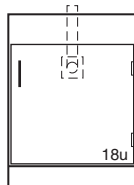

Fume Hood Acid Storage Cabinets

G80W342224L_____ 24"L	G80W342224-_____ 24"L	G80W342230-_____ 30"L
See Page 26 for Fume Hood Acid Storage Cabinet specification.		G80W342236-_____ 36"L
		G80W342248-_____ 48"L