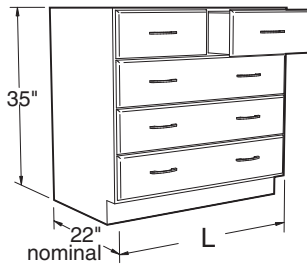

Wood Standing Height Base Cabinets

Specifications:

These Standing Height Cabinets are 35" high and a nominal 22" deep. Lengths as shown.

Cupboards have one adjustable shelf.

Note: Last four digits of part number designates door and drawer head style, hinge, hardwood species, and pull selection. See page 4 for full explanation. Actual product may vary slightly from catalog illustration due to style and hardware selection.