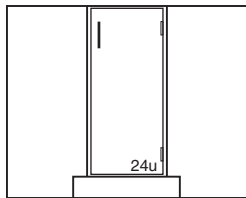

Blind Corner Cabinets

G12W362248- 48"L

PLAN VIEW OF
G12W362248- & G13W362248-

G13W362248- 48"L

Diagonal Corner Cabinets

G14W362215-

G15W362215-

Provided with Lazy Susan