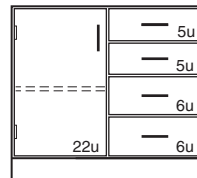

E45W342230L _____ 30"L
E45W342236L _____ 36"L
E45W342242L _____ 42"L
E45W342248L _____ 48"L