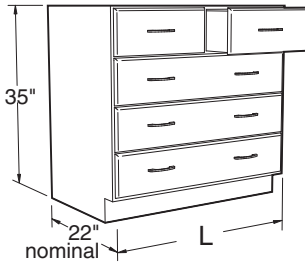

C15W362230- 0 0	30"L
C15W362236- 0 0	36"L
C15W362242- 0 0	42"L
C15W362248- 0 0	48"L

Sliding Panel Doors

Wood Standing Height Base Cabinets

Specifications:

These Standing Height Cabinets are 35" high and a nominal 22" deep. Lengths as shown.