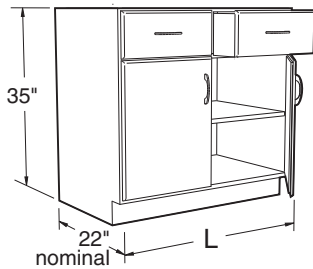

E04W362236- _____ 36"L
E04W362248- _____ 48"L

E05W362236L _____ 36"L
E05W362248L _____ 48"L

E05W362236- _____ 36"L
E05W362248- _____ 48"L

Wood Standing Height Base Cabinets

Specifications:

These Standing Height Cabinets are 35" high and a nominal 22" deep. Lengths as shown.