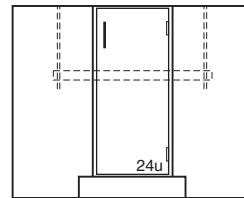

Blind Corner Cabinets

G12W362248- 48"L

PLAN VIEW OF
G12W362248- & G13W362248-

G13W362248- 48"L

Diagonal Corner Cabinets

G14W362215-

G15W362215-

Provided with Lazy Susan