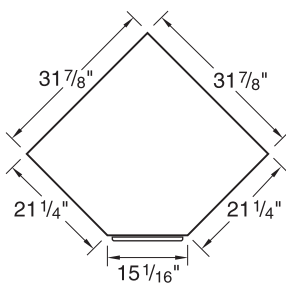

Wood Sitting Height Base Cabinets

Specifications:

These Sitting Height Cabinets are 30" high and a nominal 22" deep. Lengths as shown.

Cupboards have one adjustable shelf.

Note: Last four digits of part number designates door and drawer head style, hinge, hardwood species, and pull selection. See page 4 for full explanation. Actual product may vary slightly from catalog illustration due to style and hardware selection.

Wood Sitting Height Base Cabinets

Specifications:

These Sitting Height Cabinets are 30" high and a nominal 22" deep. Lengths as shown.

Note: Last four digits of part number designates door and drawer head style, hinge, hardwood species, and pull selection. See page 4 for full explanation. Actual product may vary slightly from catalog illustration due to style and hardware selection.

E86W312224L _____ 24"L
Pullboard

E86W312224- _____ 24"L
Pullboard

Wood Sitting Height Base Cabinets

Specifications:

These Sitting Height Cabinets are 30" high and a nominal 22" deep. Lengths as shown.

Sink Cabinets are provided with sink supports.

G12W312248- _____ 48"L

G13W312248- _____ 48"L

PLAN VIEW OF
G12W312248- & G13W312248-

Diagonal Corner Cabinet

G14W312215- _____ 32"L

PLAN VIEW OF
G14W312215-

Wood ADA Height Base Cabinets

Specifications: