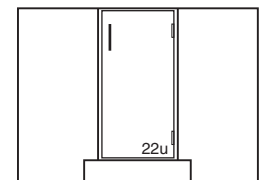

Diagonal Corner Cabinet

G14W342215-_____