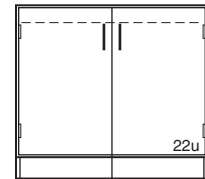

The Wheelchair Accessible Base Cabinet with Doors is designed to be used as a sink unit, but may be use anywhere wheelchair accessibility is needed. The cabinet is constructed without a bottom, and with the toe-space rails attached to the doors so it will match adjacent cabinets when the doors are closed. The cabinet incorporates a 3 1/4" top rail to give a minimum of 29 1/2" of clearance from the floor to the bottom of the rail.

- G03W342230-_____ 30"L
- G03W342236-_____ 36"L
- G03W342242-_____ 42"L
- G03W342248-_____ 48"L