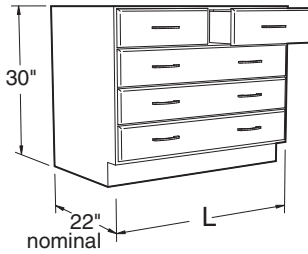

Wood Sitting Height Base Cabinets

Specifications:

These Sitting Height Cabinets are 30" high and a nominal 22" deep. Lengths as shown.

Cupboards have one adjustable shelf.

Note: Last four digits of part number designates door and drawer head style, hinge, hardwood species, and pull selection. See page 4 for full explanation. Actual product may vary slightly from catalog illustration due to style and hardware selection.

Drawer Cabinets

D00W312215- 0 ___	15"L	D00W312230- 0 ___	30"L
D00W312218- 0 ___	18"L	D00W312236- 0 ___	36"L
D00W312221- 0 ___	21"L	D00W312242- 0 ___	42"L
D00W312224- 0 ___	24"L	D00W312248- 0 ___	48"L

D08W312215- 0 ___	15"L	D10W312215- 0 ___	15"L	D20W312218- 0 ___	18"L
D08W312218- 0 ___	18"L	D10W312218- 0 ___	18"L	D20W312224- 0 ___	24"L
D08W312221- 0 ___	21"L	D10W312221- 0 ___	21"L		
D08W312224- 0 ___	24"L	D10W312224- 0 ___	24"L		

Wood Sitting Height Base Cabinets

Specifications:

These Sitting Height Cabinets are 30" high and a nominal 22" deep. Lengths as shown.

Note: Last four digits of part number designates door and drawer head style, hinge, hardwood species, and pull selection. See page 4 for full explanation. Actual product may vary slightly from catalog illustration due to style and hardware selection.