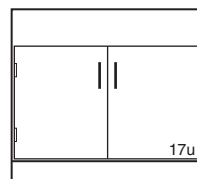

G00W342230- _____ 30"L
G00W342236- _____ 36"L
G00W342242- _____ 42"L
G00W342248- _____ 48"L