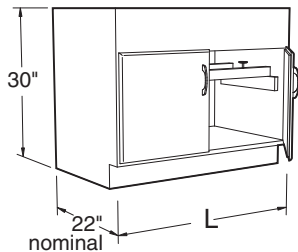

E41W312230- _____ 30"L
E41W312236- _____ 36"L
E41W312242- _____ 42"L
E41W312248- _____ 48"L

E44W312230L _____ 30"L
E44W312236L _____ 36"L
E44W312242L _____ 42"L
E44W312248L _____ 48"L

E44W312230- _____ 30"L
E44W312236- _____ 36"L
E44W312242- _____ 42"L
E44W312248- _____ 48"L

E86W312224L _____ 24"L
Pullboard

E86W312224- _____ 24"L
Pullboard

Wood Sitting Height Base Cabinets

Specifications:

These Sitting Height Cabinets are 30" high and a nominal 22" deep. Lengths as shown.

Sink Cabinets are provided with sink supports.