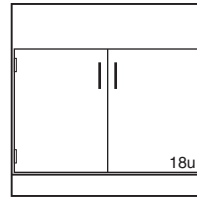

Fume Hood Base Cabinets

G08W362212L _____ 12"L	G08W362212- _____ 12"L	G08W362230- _____ 30"L	G08W362260- _____ 60"L
G08W362218L _____ 18"L	G08W362218- _____ 18"L	G08W362236- _____ 36"L	
G08W362224L _____ 24"L	G08W362224- _____ 24"L	G08W362248- _____ 48"L