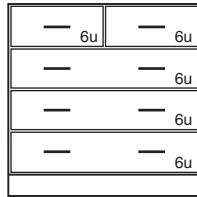

G73W362836- _0_ 36"L
G73W362848- _0_ 48"L