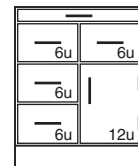

E41W312230- _____ 30"L
E41W312236- _____ 36"L
E41W312242- _____ 42"L
E41W312248- _____ 48"L

E44W312230L _____ 30"L
E44W312236L _____ 36"L
E44W312242L _____ 42"L
E44W312248L _____ 48"L

E44W312230- _____ 30"L
E44W312236- _____ 36"L
E44W312242- _____ 42"L
E44W312248- _____ 48"L

E86W312224L _____ 24"L
Pullboard

E86W312224- _____ 24"L
Pullboard

Wood Sitting Height Base Cabinets

Specifications:

These Sitting Height Cabinets are 30" high and a nominal 22" deep. Lengths as shown.

Sink Cabinets are provided with sink supports.