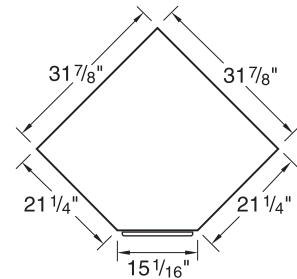

PLAN VIEW OF
**G14W362215-
G15W362215-
G16W362215-**