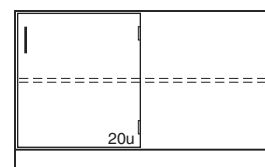

Blind Corner Cabinets

G12W312248- _____ 48"L

G13W312248- _____ 48"L

PLAN VIEW OF
G12W312248- & G13W312248-