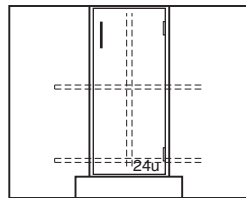

Blind Corner Cabinets

G12W362248- 48"L

PLAN VIEW OF
G12W362248- & G13W362248-

G13W362248- 48"L

Diagonal Corner Cabinets

G14W362215-

G15W362215-

Provided with Lazy Susan