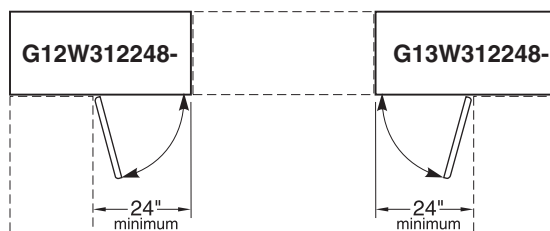

G12W312248- _____ 48"L

G13W312248- _____ 48"L

PLAN VIEW OF
G12W312248- & G13W312248-

Diagonal Corner Cabinet

G14W312215- _____ 32"L

PLAN VIEW OF
G14W312215-

Wood ADA Height Base Cabinets

Specifications: