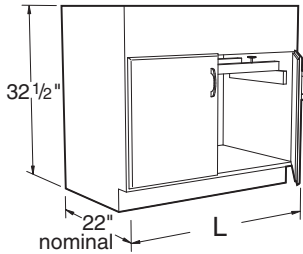

Wood Sitting Height Base Cabinets

Specifications:

These Sitting Height Cabinets are 30" high and a nominal 22" deep. Lengths as shown.

Cupboards have one adjustable shelf.

Note: Last four digits of part number designates door and drawer head style, hinge, hardwood species, and pull selection. See page 4 for full explanation. Actual product may vary slightly from catalog illustration due to style and hardware selection.

G00W342230- _____ 30"L
G00W342236- _____ 36"L
G00W342242- _____ 42"L
G00W342248- _____ 48"L

Wood ADA Height Base Cabinets

Specifications:

These ADA Height Cabinets are 32 1/2" high and a nominal 22" deep. Lengths as shown.