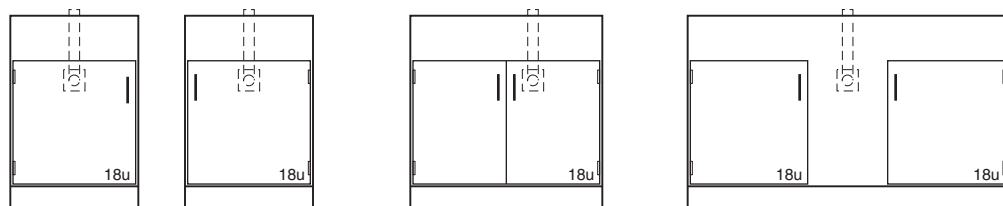

Vent Location

Left Hand Swing	
G80W362224L _____ 24"L	
Right Hand Swing	
G80W362224- _____ 24"L	

G80W362230- _____ 30"L	G80W362260- _____ 60"L
G80W362236- _____ 36"L	
G80W362248- _____ 48"L	

24" Cabinet – on Center
30" Cabinet – 7 5/8" Right of Center
36" Cabinet – 5" Right of Center
48" Cabinet – 5" Right of Center
60" Cabinet – on Center