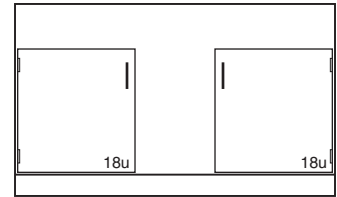

Fume Hood Base Cabinets

G08W362212L _____ 12"L	G08W362212- _____ 12"L	G08W362230- _____ 30"L	G08W362260- _____ 60"L
G08W362218L _____ 18"L	G08W362218- _____ 18"L	G08W362236- _____ 36"L	
G08W362224L _____ 24"L	G08W362224- _____ 24"L	G08W362248- _____ 48"L