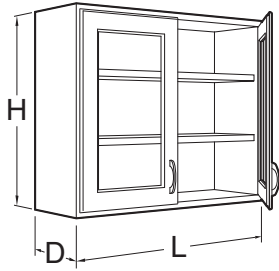

48" High

12" Deep

W12W481230-0_0	30"L
W12W481236-0_0	36"L
W12W481242-0_0	42"L
W12W481248-0_0	48"L

16" Deep

W12W481630-0_0	30"L
W12W481636-0_0	36"L
W12W481642-0_0	42"L
W12W481648-0_0	48"L

Wood Wall Mounted Storage Cabinets

Specifications:

Swinging Glazed Door Wall Mounted Storage Cabinets are available in four heights, 24", 30", 36" and 48" and two depths; 12³/₄" and 16³/₄". Lengths are as shown. Cabinets are glazed with 1/8" float glass unless otherwise specified and are furnished with one, two or three adjustable shelves as shown.