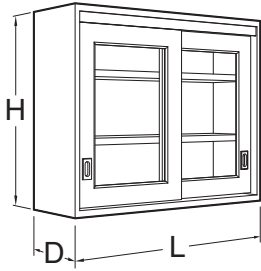

Specifications:

Sliding Door Wall Mounted Storage Cabinets are available in four heights, 24", 30", 36" and 48" and two depths; 12³/₄" and 16³/₄". Lengths are as shown. All are furnished with one, two or three adjustable shelves as shown. Sliding doors are suspended by rollers from an upper track. Glazed doors are fitted with