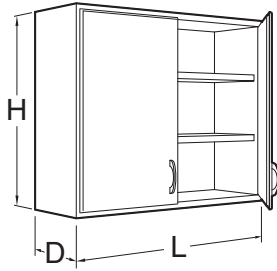

Wood Wall Mounted Storage Cabinets

Specifications:

Swinging Panel Door Wall Mounted Storage Cabinets are available in four heights, 24", 30", 36" and 48" and two depths; 12³/₄" and 16³/₄". Lengths are as shown. Cabinets are furnished with one, two or three adjustable shelves as shown.

Note: Last four digits of part number designates door style, hinge, hardwood species, and pull selection. See page 4 for full explanation. Actual product may vary slightly from catalog illustration due to style and hardware selection.

Swinging Panel Door Cabinets

24" High

Left Hand	Right Hand	12³/₄" D
W25W241215L	W25W241215-	15"L
W25W241218L	W25W241218-	18"L
W25W241221L	W25W241221-	21"L
W25W241224L	W25W241224-	24"L
		16³/₄" D
W25W241615L	W25W241615-	15"L
W25W241618L	W25W241618-	18"L
W25W241621L	W25W241621-	21"L
W25W241624L	W25W241624-	24"L

24" High

12³/₄" Deep
W25W241230- 30"L
W25W241236- 36"L
W25W241242- 42"L
W25W241248- 48"L
16³/₄" Deep
W25W241630- 30"L
W25W241636- 36"L
W25W241642- 42"L
W25W241648- 48"L

30" High

Left Hand	Right Hand	12³/₄" D
W25W301215L	W25W301215-	15"L
W25W301218L	W25W301218-	18"L
W25W301221L	W25W301221-	21"L
W25W301224L	W25W301224-	24"L
		16³/₄" D
W25W301615L	W25W301615-	15"L
W25W301618L	W25W301618-	18"L
W25W301621L	W25W301621-	21"L
W25W301624L	W25W301624-	24"L