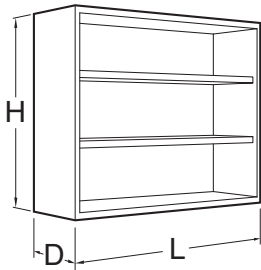

Wood Wall Mounted Storage Cabinets

Specifications:

Open Wall Mounted Storage Cabinets are available in four heights, 24", 30", 36" and 48" and two depths; 12³/₄" and 16³/₄". Lengths are as shown. All are furnished with one, two or three adjustable shelves as shown.

Note: Last four digits of part number designate door and drawer head style, hinge, hardwood species, and pull selection. See page 4 for full explanation. Actual product may vary slightly from catalog illustration due to style and hardware selection.