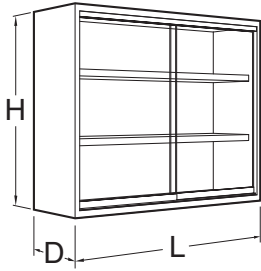

Wood Wall Mounted Storage Cabinets

Specifications:

Open Wall Mounted Storage Cabinets are available in four heights, 24", 30", 36" and 48" and two depths; 12³/₄" and 16³/₄". Lengths are as shown. All are furnished with one, two or three adjustable shelves as shown.

W00W481215-00_0	15"L
W00W481218-00_0	18"L
W00W481221-00_0	21"L
W00W481224-00_0	24"L

16" Deep

W00W481615-00_0	15"L
W00W481618-00_0	18"L
W00W481621-00_0	21"L
W00W481624-00_0	24"L

48" High

12" Deep

W00W481230-00_0	30"L
W00W481236-00_0	36"L
W00W481242-00_0	42"L
W00W481248-00_0	48"L

16" Deep

W00W481630-00_0	30"L
W00W48166-00_0	36"L
W00W481642-00_0	42"L
W00W481648-00_0	48"L

Wood Wall Mounted Storage Cabinets

Specifications:

Plate Glass Door Wall Mounted Storage Cabinets are available in four heights, 24", 30", 36" and 48" and two depths; 12³/₄" and 16³/₄". Lengths are as shown. All are furnished with one, two or three adjustable shelves as shown. Doors are 1/4" float glass and are mounted on friction-free roller glides.