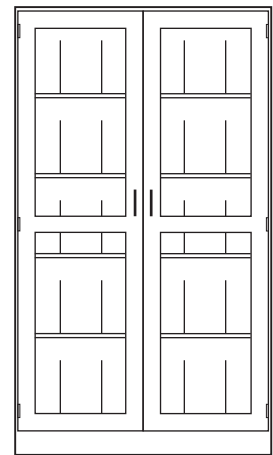

Wood Full Height Storage Cabinets

Specifications:

Full Height Storage Cabinets are 84" high. Depths and lengths as shown.

These cabinets have four adjustable shelves and one fixed shelf.

Sliding Glazed and Panel Doors are suspended by rollers from an aluminum track at the top for easy movement.

22" Deep

S21W842224- _____ 24"L

Provides 15 storage compartments

16 3/4" Deep

S21W841636- _____ 36"L

22" Deep

S21W842236- _____ 36"L

Provides 20 storage compartments.