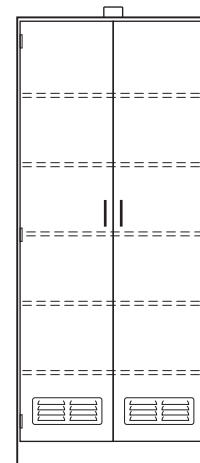

Provided with a fixed full length upper storage shelf, three fixed half length storage shelves, and an extension slide garment hanger.

Acid Storage Cabinets

S70W841624L _____ 16 3/4"D x 24"L

S70W841624- _____ 16 3/4"D x 24"L