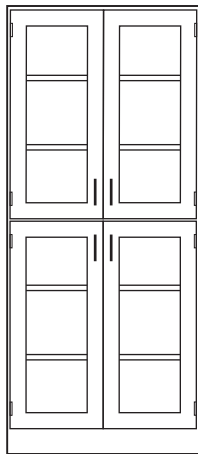

12³/₄" Deep	
S30W841230-	30"L
S30W841236-	36"L
S30W841242-	42"L
S30W841248-	48"L
16³/₄" Deep	
S30W841630-	30"L
S30W841636-	36"L
S30W841642-	42"L
S30W841648-	48"L
22" Deep	
S30W842230-	30"L
S30W842236-	36"L
S30W842242-	42"L
S30W842248-	48"L