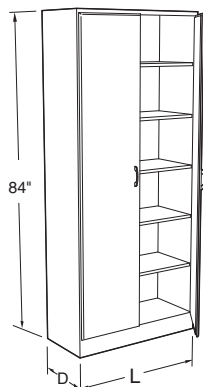

Wood Full Height Storage Cabinets

Specifications:

Full Height Storage Cabinets are 84" high. Depths and lengths as shown.

These cabinets have four adjustable shelves and one fixed shelf.

Sliding Glazed and Panel Doors are suspended by rollers from an aluminum track at the top for easy movement.

21 1/4" Deep

S11W842230-00_0	30"L
S11W842236-00_0	36"L
S11W842242-00_0	42"L
S11W842248-00_0	48"L

Sliding Panel Door

12" Deep

S12W841230-00_0	30"L
S12W841236-00_0	36"L
S12W841242-00_0	42"L
S12W841248-00_0	48"L

16" Deep

S12W841630-00_0	30"L
S12W841636-00_0	36"L
S12W841642-00_0	42"L
S12W841648-00_0	48"L

21 1/4" Deep

S12W842230-00_0	30"L
S12W842236-00_0	36"L
S12W842242-00_0	42"L
S12W842248-00_0	48"L

Wood Full Height Storage Cabinets

Specifications:

Full Height Storage Cabinets are 84" high. Depths and lengths as shown.

These cabinets have four adjustable shelves and one fixed shelf.

Caution:

Full Height Storage Cabinets may present a potential tipping over problem. Proper installation requires these cabinets to be anchored to a wall or other cabinets to improve stability and ensure smooth door movement.