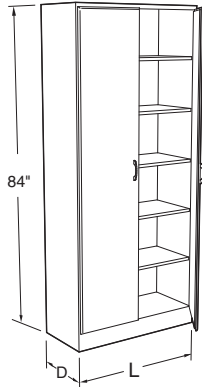

Wood Full Height Storage Cabinets

Specifications:

Full Height Storage Cabinets are 84" high. Depths and lengths as shown.

These cabinets have four adjustable shelves and one fixed shelf.

Sliding Glazed and Panel Doors are suspended by rollers from an aluminum track at the top for easy movement.

Caution:

Full Height Storage Cabinets may present a potential tipping over

problem. Proper installation requires these cabinets to be anchored to a wall or other cabinets to improve stability and ensure smooth door movement.

Note: Last four digits of part number designates door style, hinge, hardwood species, and pull selection. See page 4 for full explanation. Actual product may vary slightly from catalog illustration due to style and hardware selection.

Wood Full Height Storage Cabinets

Specifications:

Full Height Storage Cabinets are 84" high. Depths and lengths as shown.

Sliding Door Tote Tray Storage Cabinets have sliding panel doors suspended by rollers from an aluminum track at the top for easy movement.