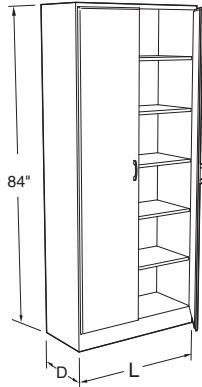

Wood Full Height Storage Cabinets

Specifications:

Full Height Storage Cabinets are 84" high. Depths and lengths as shown.

Acid Storage Cabinets have a polyethylene corrosion resistant lining and five full-width corrosion resistant shelves. Ventilation is provided by louvers at the bottom of the door and a 3 1/2" O.D. vent outlet at the top of the case.

Caution:

Full Height Storage Cabinets may present a potential tipping over

problem. Proper installation requires these cabinets to be anchored to a wall or other cabinets to improve stability and ensure smooth door movement.

Note: Last four digits of part number designates door style, hinge, hardwood species, and pull selection. See page 4 for full explanation. Actual product may vary slightly from catalog illustration due to style and hardware selection.