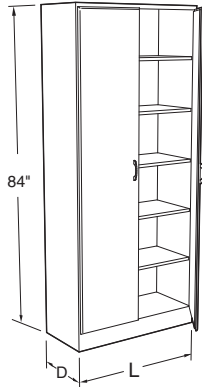

Wood Full Height Storage Cabinets

Specifications:

Full Height Storage Cabinets are 84" high. Depths and lengths as shown.

These cabinets have four adjustable shelves and one fixed shelf.

Sliding Glazed and Panel Doors are suspended by rollers from an aluminum track at the top for easy movement.

Wood Full Height Storage Cabinets

Specifications:

Full Height Storage Cabinets are 84" high. Depths and lengths as shown.

These cabinets have four adjustable shelves and one fixed shelf.

Caution:

Full Height Storage Cabinets may present a potential tipping over problem. Proper installation requires these cabinets to be anchored to a wall or other cabinets to improve stability and ensure smooth door movement.

S25W841218-	_____	18"L
S25W841224-	_____	24"L

16³/₄" Deep

S25W841618-	_____	18"L
S25W841624-	_____	24"L

22" Deep

S25W842218-	_____	18"L
S25W842224-	_____	24"L

Swinging Panel Doors

12³/₄" Deep

S25W841230-	_____	30"L
S25W841236-	_____	36"L
S25W841242-	_____	42"L
S25W841248-	_____	48"L