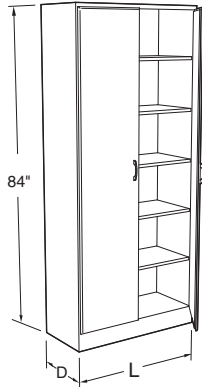

Wood Full Height Storage Cabinets

Specifications:

Full Height Storage Cabinets are 84" high. Depths and lengths as shown.

These cabinets have four adjustable shelves and one fixed shelf.

Sliding Glazed and Panel Doors are suspended by rollers from an aluminum track at the top for easy movement.

12³/₄" Deep	
S35W841230-	30"L
S35W841236-	36"L
S35W841242-	42"L
S35W841248-	48"L
16³/₄" Deep	
S35W841630-	30"L
S35W841636-	36"L
S35W841642-	42"L
S35W841648-	48"L
22" Deep	
S35W842230-	30"L
S35W842236-	36"L
S35W842242-	42"L
S35W842248-	48"L

Display Cabinet

16" Deep	
S72W841648-_0_0	48"L
21¹/₄" Deep	
S72W842248-_0_0	48"L

Two adjustable plate glass shelves are provided in the upper portion behind plate glass sliding doors. One adjustable shelf is provided in the lower portion behind sliding panel doors. A fluorescent light fixture (bulbs not included) with reflector and switch wired to a plug is furnished at the top of the cabinet.

Wood Full Height Storage Cabinets

Specifications:

Full Height Storage Cabinets are 84" high. Depths and lengths as shown.

Sliding Door Tote Tray Storage Cabinets have sliding panel doors suspended by rollers from an aluminum track at the top for easy movement.