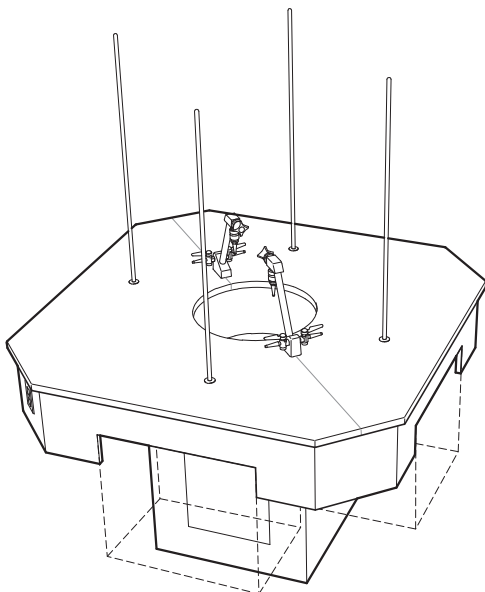

Options:

- **X81W365656-T00_0** Without Work Top, Sink, Fittings & Fixtures
- **X81W345656-T00_0** Without Work Top, Sink, Fittings & Fixtures