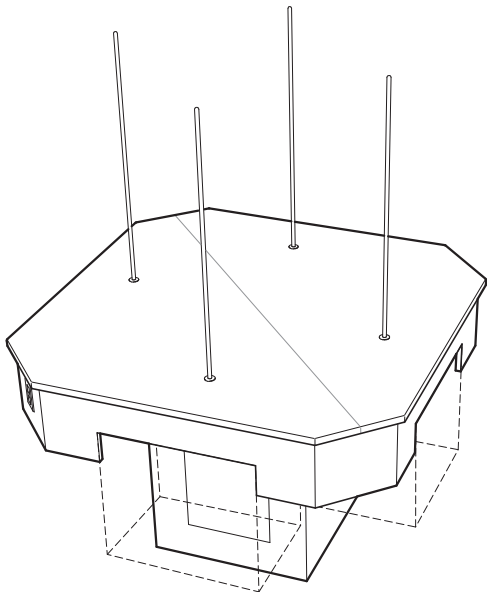

# Wood All-Science Student Table Assemblies

**Octagon All-Science Tables** have been designed to serve as an “all purpose” science table. It is completely free-standing and offers up to four students equal work space with the option of four suspended base units. It consists of a 24" by 24" pedestal with a service access panel and an apron to support the

suspended base cabinets and 1" thick epoxy resin work top.

Four optional Suspended Base Cabinets are available for the Octagon All-Science Table. All are 15" deep, 15" high and 21" long.

**Note:** Last four digits of part number designates drawer head style, hinge, hardwood species, and pull selection. See page 4 for full explanation. Actual product may vary slightly from catalog illustration due to style and hardware selection.

### Standing Height

**X82W365656-00\_0** 36" High x 55 1/2" Deep x 55 1/2" Long

**Work Top:** 1" Thick Black Kemresin  
**Work Top Size:** 55 1/2" X 55 1/2" — 66 1/2" X 66 1/2" diagonally  
**Pedestal Size:** 23 1/2" x 23 1/2"  
**Cabinets:** Optional – Order separately