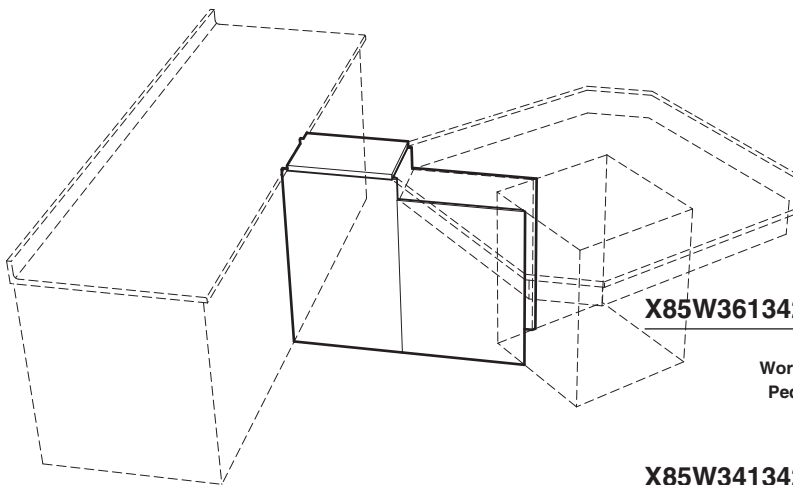

Perimeter Annex

Standing Height

X85W361342-00_0 36" High x 13" Wide x 41 1/2" Long

Work Top: 1" Thick Black Kemresin
Work Top Size: 13" Wide x 18" Long
Pedestal Size: 11 1/8" x 41 1/2"

ADA Height

X85W341342-00_0 36" High x 13" Wide x 41 1/2" Long

Same as X85W361342- except 33 1/2" high