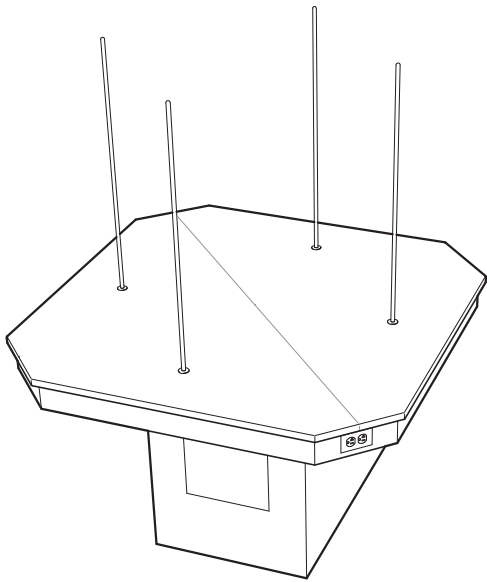

Wood All-Science Student Table Assemblies

Octagon All-Science Tables have been designed to serve as an “all purpose” science table. It is completely free-standing and offers up to four students equal work space. It consists of a 24" by 24" pedestal with a service access panel and a 4" high apron to support the 1" thick epoxy resin work top.

Perimeter Annex assembly is available to connect the Octagon All-Science Table to a perimeter wall assembly. It is furnished with a Kemresin work top and filler panels to hide electrical and service piping.

Note: Last four digits of part number designates drawer head style, hinge, hardwood species, and pull selection. See page 4 for full explanation. Actual product may vary slightly from catalog illustration due to style and hardware selection.

Octagon All-Science Table

Standing Height

X84W365656-00_0 36" High x 55 1/2" Deep x 55 1/2" Long

Work Top: 1" Thick Black Kemresin
Work Top Size: 55 1/2" X 55 1/2" — 66 1/2" X 66 1/2" diagonally
Pedestal Size: 23 1/2" x 23 1/2"

Electric Fixtures: (2) **0581-01** 120 VAC Duplex Receptacle
Fittings: (4) **0548-00** Rod Sockets
(4) **0553-00** Upright Rods

No service piping or electric conduit included.

ADA Height

X84W345656-00_0 33 1/2" High x 55 1/2" Deep x 55 1/2" Long

Same as X84W365656- except 33 1/2" high

Options:

X84W365656-T00_0 Without Work Top, Sink, Fittings & Fixtures
X84W345656-T00_0 Without Work Top, Sink, Fittings & Fixtures