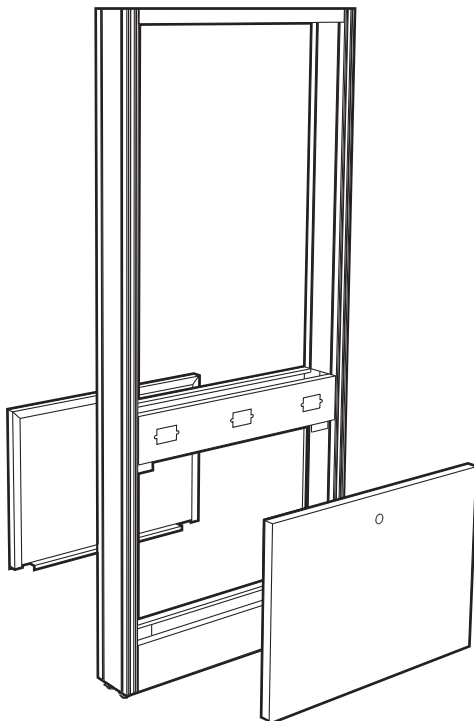

6" Deep Standard Partition Module with Electric Cutouts & Upper Carrier - 84" High

Length	with Access Panels	without Access Panels
24"	F38M3724-E0	F38-3724-E0
30"	F38M3730-E0	F38-3730-E0
36"	F38M3736-E0	F38-3736-E0
42"	F38M3742-E0	F38-3742-E0
48"	F38M3748-E0 *	F38-3748-E0
54"	F38M3754-E0 *	F38-3754-E0
60"	F38M3760-E0 *	F38-3760-E0
66"	F38M3766-E0 *	F38-3766-E0
72"	F38M3772-E0 *	F38-3772-E0

* Modules 48" long and over are provided with two half-length Access Panels.