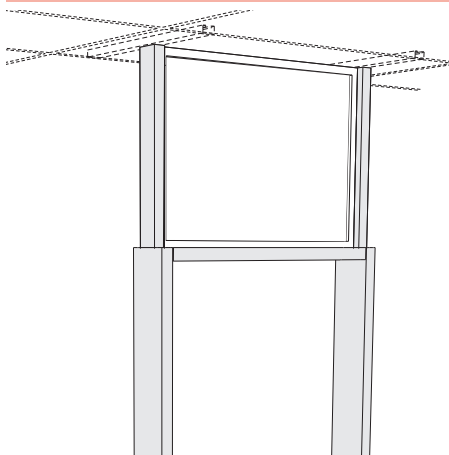

6" Deep Partition Module Solid Ceiling Partition

Length	12" High	18" High	24" High	30" High
24"	F49M1224-00	F49M1824-00	F49M2424-00	F49M3024-00
30"	F49M1230-00	F49M1830-00	F49M2430-00	F49M3030-00
36"	F49M1236-00	F49M1836-00	F49M2436-00	F49M3036-00
42"	F49M1242-00	F49M1842-00	F49M2442-00	F49M3042-00
48"	F49M1248-00	F49M1848-00	F49M2448-00	F49M3048-00
54"	F49M1254-00	F49M1854-00	F49M2454-00	F49M3054-00
60"	F49M1260-00	F49M1860-00	F49M2460-00	F49M3060-00
66"	F49M1266-00	F49M1866-00	F49M2466-00	F49M3066-00
72"	F49M1272-00	F49M1872-00	F49M2472-00	F49M3072-00