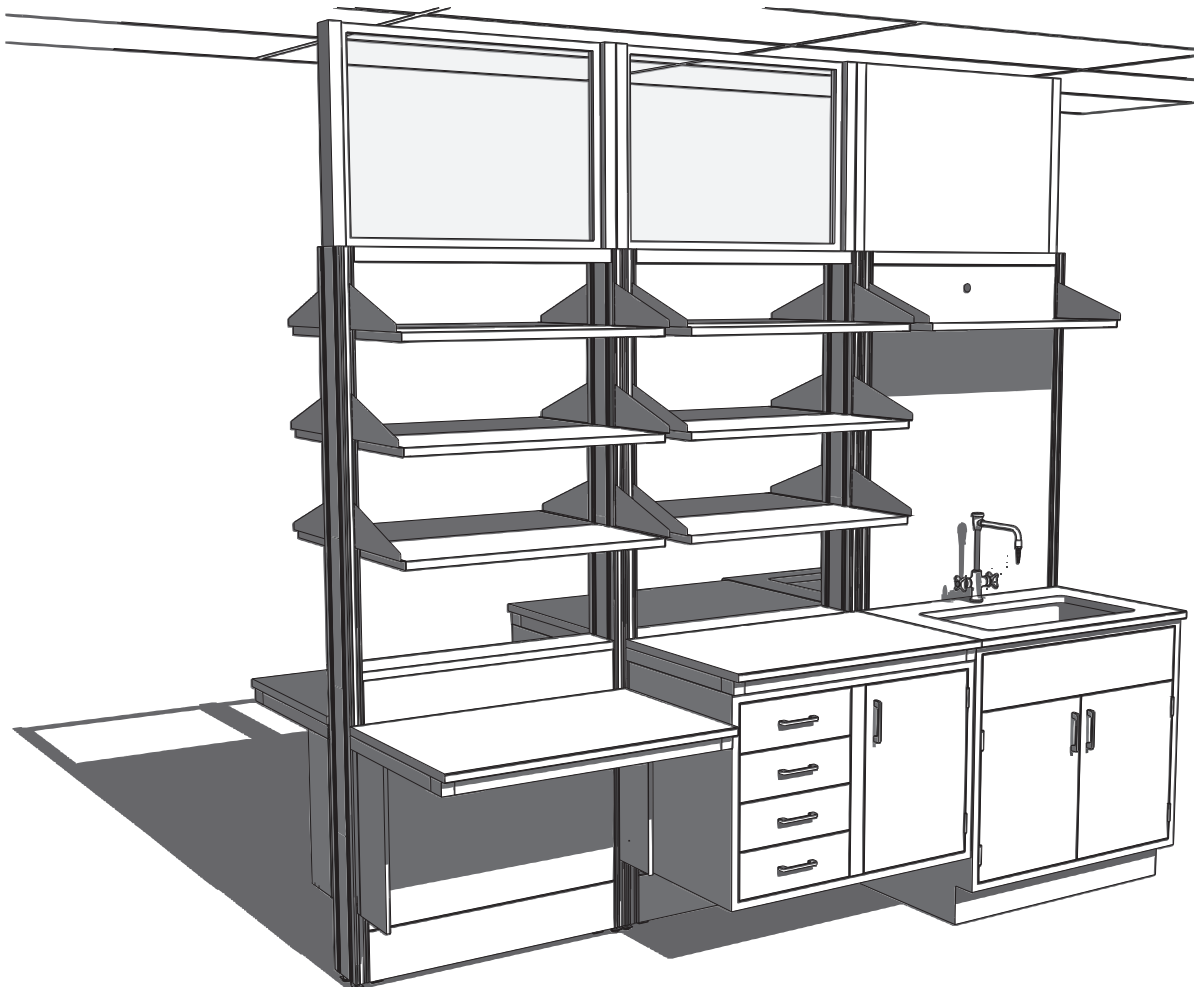

6" Partition Modules

Features:

- 6" Partition Modules can be used as Island Modules, or as a Partition System
- 6" Partition Modules provide support for a wide combination of accessories, including:
 - adjustable worksurface frames
 - adjustable tables
 - hanging cabinetry — upper and lower
 - floor mounted cabinetry
 - adjustable shelving
 - lighting
 - electrical and plumbing raceway
 - service drops
 - tack boards and marker boards
- 6" Partition Modules provide 3½" of service space and are built to receive standard pipe hangers for ease of installing service piping and electrical conduit.
- System design allows shelving to be suspended both above and below the worksurface.
- Easy and positive structural alignment and attachment to adjacent modules.
- Available with easy to remove access panels. May be ordered without access panels for use with floor mounted base cabinets.

6" Partition Modules

Specifications:

6" Partition Modules are 37" high, with Upper Carriers, 84" high. Both are 6" deep and available in lengths shown.

Modules are available with or without Access Panels. Order without when used with floor mounted base cabinets.

Each module is furnished with floor mounting hardware and hardware for attaching adjacent modules.

Ceiling Support and Module Ledge must be ordered separately.

6" Deep Partition Module – 37" High

Length	with Access Panels	without Access Panels
24"	F08M3724-00	F08-3724-00
30"	F08M3730-00	F08-3730-00
36"	F08M3736-00	F08-3736-00
42"	F08M3742-00	F08-3742-00
48"	F08M3748-00 *	F08-3748-00
54"	F08M3754-00 *	F08-3754-00
60"	F08M3760-00 *	F08-3760-00
66"	F08M3766-00 *	F08-3766-00
72"	F08M3772-00 *	F08-3772-00