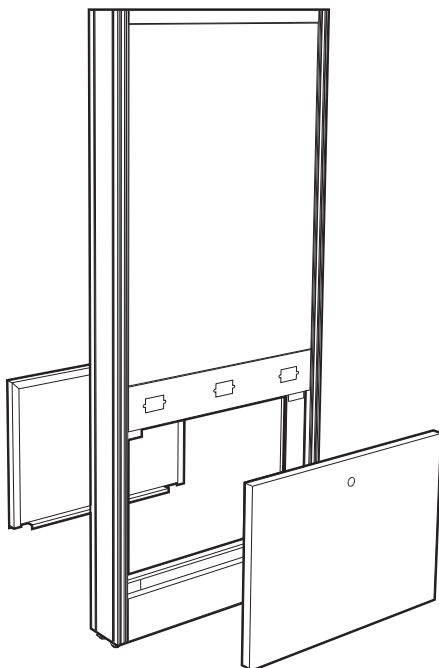

6" Deep Standard Partition Module with Electric Cutouts & Paneled Upper Carrier – 84" High