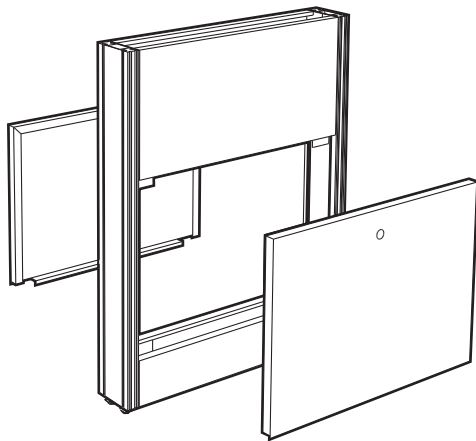

6" Partition Modules

Specifications:

Service Riser Partition Modules are 47" high, with Upper Carrier, 84" high. Both are 6" deep and in lengths shown.

Modules are available with or without Access Panels. Order without when used with floor mounted base cabinets.

Each module is furnished with floor mounting hardware and hardware for attaching adjacent modules.

Ceiling Support and Module Ledge must be ordered separately.

6" Deep Service Riser Partition Module – 47" High

Length	with Access Panels	without Access Panels
24"	F08M4724-00	F08-4724-00
30"	F08M4730-00	F08-4730-00
36"	F08M4736-00	F08-4736-00
42"	F08M4742-00	F08-4742-00
48"	F08M4748-00 *	F08-4748-00
54"	F08M4754-00 *	F08-4754-00
60"	F08M4760-00 *	F08-4760-00
66"	F08M4766-00 *	F08-4766-00
72"	F08M4772-00 *	F08-4772-00

* Modules 48" long and over are provided with two half-length Access Panels.