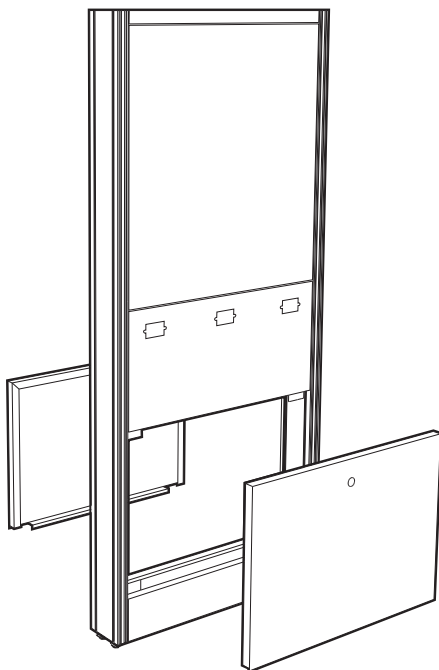

6" Deep Service Riser Partition Module with Electric Cutouts & Paneled Upper Carrier – 84" High