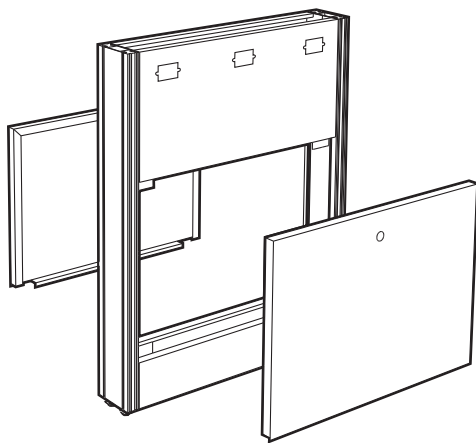

6" Partition Modules

Specifications:

Service Riser Partition Modules are 47" high, with Upper Carrier, 84" high. Both are 12" deep and in lengths shown.

Modules are available with or without Access Panels. Order without when used with floor mounted base cabinets.

24" and 30" long modules have two single-gang electric box cutouts, all other sizes have three.

Each module is furnished with floor mounting hardware and hardware for attaching adjacent modules.

Ceiling Support and Module Ledge must be ordered separately.

6" Deep Service Riser Partition Module with Electric Cutouts – 47" High

Length	with Access Panels	without Access Panels
24"	F08M4724-E0	F08-4724-E0
30"	F08M4730-E0	F08-4730-E0
36"	F08M4736-E0	F08-4736-E0
42"	F08M4742-E0	F08-4742-E0
48"	F08M4748-E0 *	F08-4748-E0
54"	F08M4754-E0 *	F08-4754-E0
60"	F08M4760-E0 *	F08-4760-E0
66"	F08M4766-E0 *	F08-4766-E0
72"	F08M4772-E0 *	F08-4772-E0

* Modules 48" long and over are provided with two half-length Access Panels.