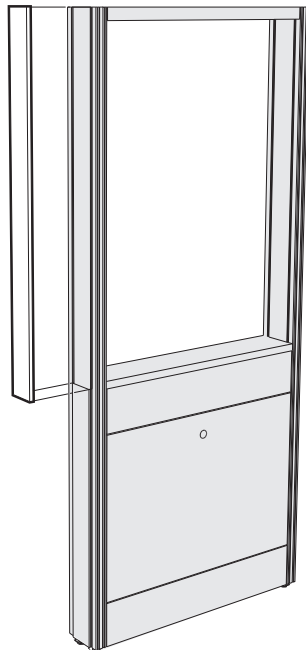

Height	Upper Filler
38"	F00M0638-00
48"	F00M0648-00