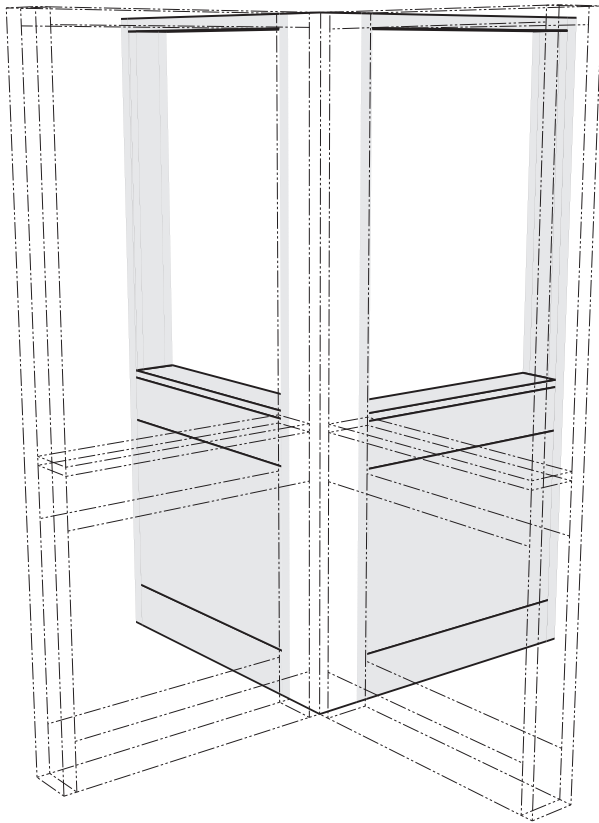

6" Corner Column Modules

Specifications:

Corner Column Modules allow multiple configurations of Partition Modules to form a variety of assemblies. The Column Modules are available in three heights to match the Partition Modules. Each module is furnished with removable access panels for two sides and attachment hardware.

Module Ledge, when required must be ordered separately.

6" Deep Partition Module Corner Column

Height	Part Number
37"	F40M3706-00
47"	F40M4706-00
84"	F40M8406-00