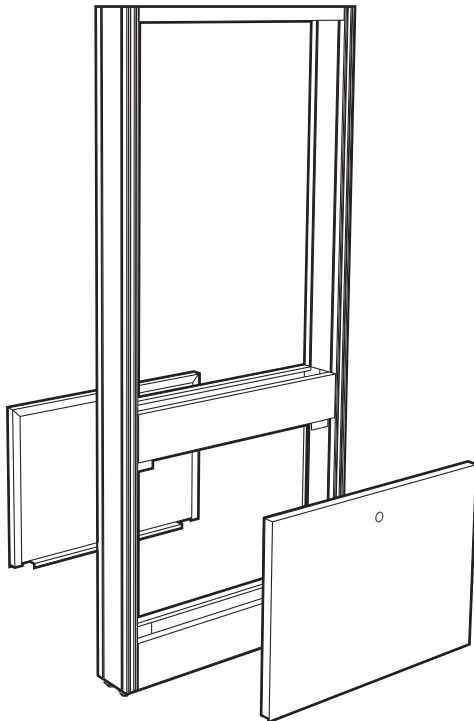

6" Deep Partition Module with Upper Carrier – 84" High

Length	with Access Panels	without Access Panels
24"	F38M3724-00	F38-3724-00
30"	F38M3730-00	F38-3730-00
36"	F38M3736-00	F38-3736-00
42"	F38M3742-00	F38-3742-00
48"	F38M3748-00 *	F38-3748-00
54"	F38M3754-00 *	F38-3754-00
60"	F38M3760-00 *	F38-3760-00
66"	F38M3766-00 *	F38-3766-00
72"	F38M3772-00 *	F38-3772-00

* Modules 48" long and over are provided with two half-length Access Panels.