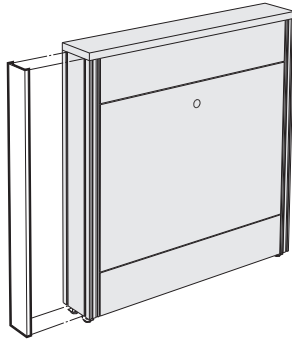

6" Partition Module End Filler

Specifications:

Partition Module End Fillers are designed to close off the end of Partition Modules to offer a more finished appearance. A single filler is used to finish Standard Partition Modules. Two fillers are used to finish Partition Modules with Paneled Upper Carriers.

Partition Module End Fillers are provided with all required installation hardware.

6" Deep Partition Module End Fillers

Height	Lower Filler
35"	F00M0636-00
45"	F00M0646-00