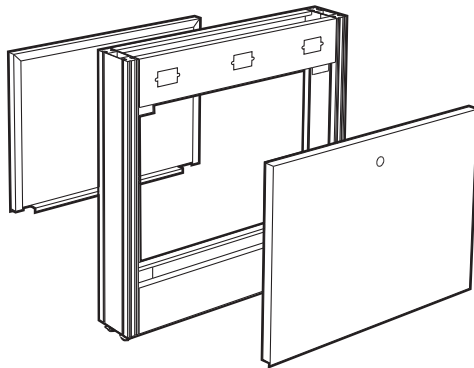

6" Partition Modules

Specifications:

Partition Modules are 37" high, with Upper Carriers, 84" high. Both are 6" deep and available in lengths shown.

Modules are available with or without Access Panels. Order without when used with floor mounted base cabinets.

24" and 30" long modules have two single-gang electric box cutouts, all other sizes have three.

Each module is furnished with floor mounting hardware and hardware for attaching adjacent modules.

Ceiling Support and Module Ledge must be ordered separately.

6" Deep Standard Partition Module with Electric Cutouts - 37" High

Length	with Access Panels	without Access Panels
24"	F08M3724-E0	F08-3724-E0
30"	F08M3730-E0	F08-3730-E0
36"	F08M3736-E0	F08-3736-E0
42"	F08M3742-E0	F08-3742-E0
48"	F08M3748-E0 *	F08-3748-E0
54"	F08M3754-E0 *	F08-3754-E0
60"	F08M3760-E0 *	F08-3760-E0
66"	F08M3766-E0 *	F08-3766-E0
72"	F08M3772-E0 *	F08-3772-E0

* Modules 48" long and over are provided with two half-length Access Panels.