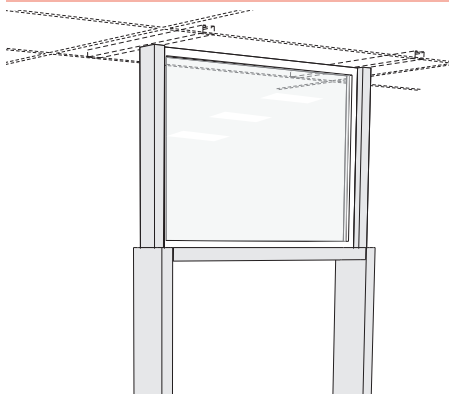

6" Deep Partition Module Glass Ceiling Partition

Length	12" High	18" High	24" High	30" High
24"	F49G1224-00	F49G1824-00	F49G2424-00	F49G3024-00
30"	F49G1230-00	F49G1830-00	F49G2430-00	F49G3030-00
36"	F49G1236-00	F49G1836-00	F49G2436-00	F49G3036-00
42"	F49G1242-00	F49G1842-00	F49G2442-00	F49G3042-00
48"	F49G1248-00	F49G1848-00	F49G2448-00	F49G3048-00
54"	F49G1254-00	F49G1854-00	F49G2454-00	F49G3054-00
60"	F49G1260-00	F49G1860-00	F49G2460-00	F49G3060-00
66"	F49G1266-00	F49G1866-00	F49G2466-00	F49G3066-00
72"	F49G1272-00	F49G1872-00	F49G2472-00	F49G3072-00