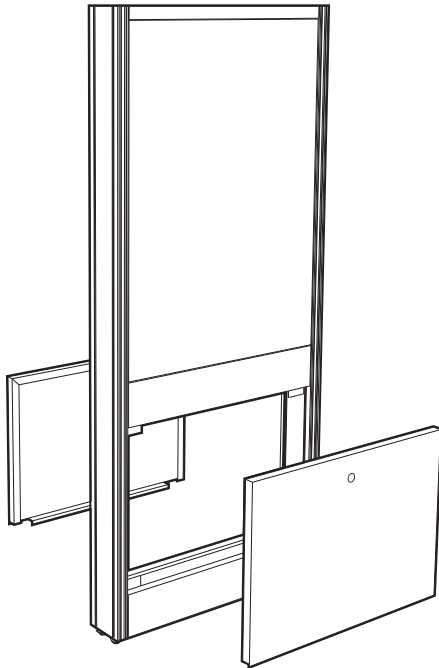

6" Partition Modules

Specifications:

Partition Modules with Paneled Upper Carrier are the same as standard Partition Modules; except, they are furnished with easy to remove panels to close off the area between the upper carrier uprights. They may be used as a service drop, to hide piping or tubing, or as a room divider.

When ordered with electric cutouts, 24" and 30" long modules have two single-gang electric box cutouts, all other sizes have three.

Each module furnished with floor mounting hardware and hardware for attaching adjacent modules.

**Ceiling Support must be ordered separately.
Module Ledge is not required.**

6" Deep Standard Partition Module with Paneled Upper Carrier – 84" High