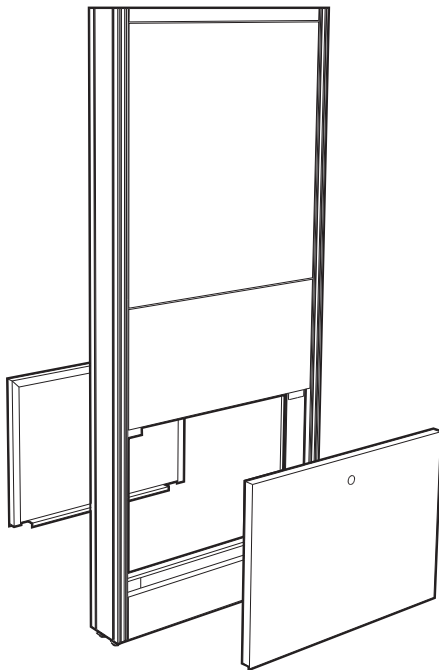

6" Partition Modules

Specifications:

Service Riser Partition Modules with Paneled Upper Carrier are the same as standard Service Riser Partition Modules; except, they are furnished with easy to remove panels to close off the area between the upper carrier uprights. They may be used as a service drop, to hide piping or tubing, or as a room divider.

When ordered with electric cutouts, 24" and 30" long modules have two single-gang electric box cutouts, all other sizes have three.

Each module furnished with floor mounting hardware and hardware for attaching to adjacent modules.

**Ceiling Support must be ordered separately.
Module Ledge is not required.**

6" Deep Service Riser Partition Module with Paneled Upper Carrier – 84" High