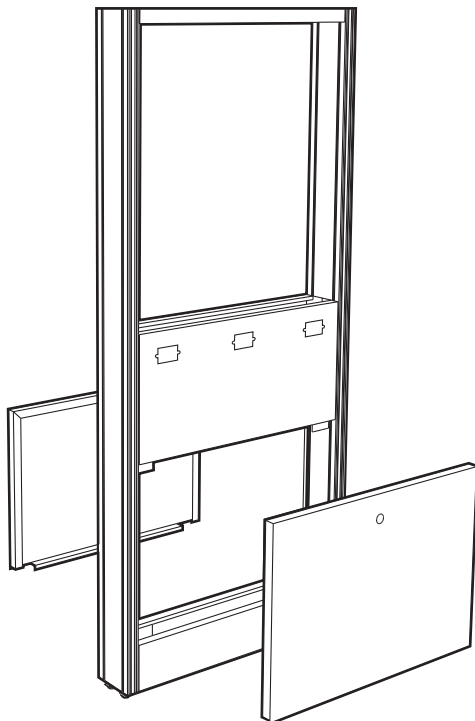

6" Deep Service Riser Partition Module with Electric Cutouts & Upper Carrier – 84" High

Length	with Access Panels	without Access Panels
24"	F38M4724-E0	F38-4724-E0
30"	F38M4730-E0	F38-4730-E0
36"	F38M4736-E0	F38-4736-E0
42"	F38M4742-E0	F38-4742-E0
48"	F38M4748-E0 *	F38-4748-E0
54"	F38M4754-E0 *	F38-4754-E0
60"	F38M4760-E0 *	F38-4760-E0
66"	F38M4766-E0 *	F38-4766-E0
72"	F38M4772-E0 *	F38-4772-E0

* Modules 48" long and over are provided with two half-length Access Panels.