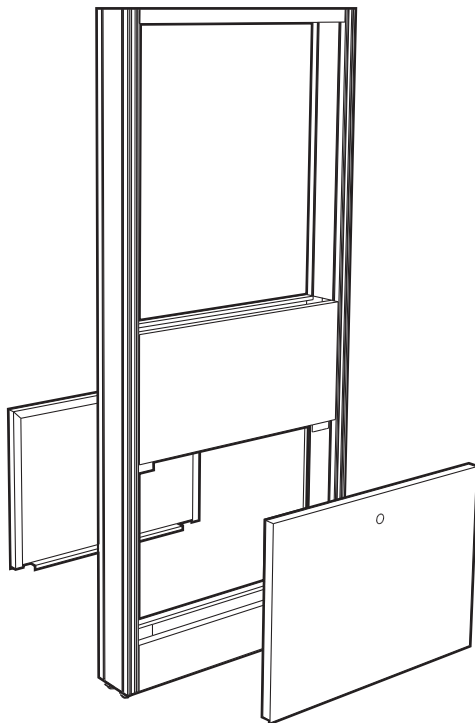

6" Deep Service Riser Partition Module with Upper Carrier – 84" High

Length	with Access Panels	without Access Panels
24"	F38M4724-00	F38-4724-00
30"	F38M4730-00	F38-4730-00
36"	F38M4736-00	F38-4736-00
42"	F38M4742-00	F38-4742-00
48"	F38M4748-00 *	F38-4748-00
54"	F38M4754-00 *	F38-4754-00
60"	F38M4760-00 *	F38-4760-00
66"	F38M4766-00 *	F38-4766-00
72"	F38M4772-00 *	F38-4772-00

* Modules 48" long and over are provided with two half-length Access Panels.