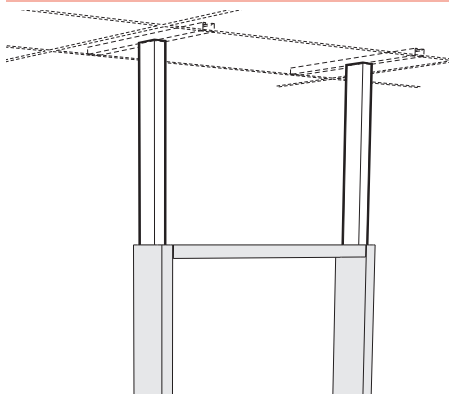

6" Partition Modules

Specifications:

Partition Module Ceiling Supports consist of two cold rolled steel tube assemblies that telescope into the Partition Module Upper Carrier. They are designed to be fastened to channels (provided by others) attached to either the drop ceiling grid or to the roof supports.

Partition Module Ceiling Supports are required when the module is not adjacent to a fixed wall, or supported by a wing wall or fixed furniture.

Ceiling Partitions are available to finish off the space between the Ceiling Supports above the Partition Module to form a continuous floor-to-ceiling divider. They are available in a number of heights and in either glass or with a solid steel panel. Solid partitions may be finished to match the Partition Module or in a contrasting color.

6" Deep Partition Module Ceiling Support

Length	24" High	36" High	48" High	60" High
24"	F48-2424-00	F48-3624-00	F48-4824-00	F48-6024-00
30"	F48-2430-00	F48-3630-00	F48-4830-00	F48-6030-00
36"	F48-2436-00	F48-3636-00	F48-4836-00	F48-6036-00
42"	F48-2442-00	F48-3642-00	F48-4842-00	F48-6042-00
48"	F48-2448-00	F48-3648-00	F48-4848-00	F48-6048-00
54"	F48-2454-00	F48-3654-00	F48-4854-00	F48-6054-00
60"	F48-2460-00	F48-3660-00	F48-4860-00	F48-6060-00
66"	F48-2466-00	F48-3666-00	F48-4866-00	F48-6066-00
72"	F48-2472-00	F48-3672-00	F48-4872-00	F48-6072-00