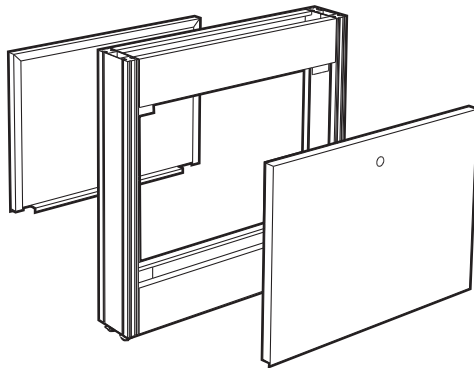

6" Partition Modules

Features:

- 6" Partition Modules can be used as Island Modules, or as a Partition System
- 6" Partition Modules provide support for a wide combination of accessories, including:
 - adjustable worksurface frames
 - adjustable tables
 - hanging cabinetry — upper and lower
 - floor mounted cabinetry
 - adjustable shelving
 - lighting
 - electrical and plumbing raceway
 - service drops
 - tack boards and marker boards
- 6" Partition Modules provide 3½" of service space and are built to receive standard pipe hangers for ease of installing service piping and electrical conduit.
- System design allows shelving to be suspended both above and below the worksurface.
- Easy and positive structural alignment and attachment to adjacent modules.
- Available with easy to remove access panels. May be ordered without access panels for use with floor mounted base cabinets.

6" Partition Modules

Specifications:

6" Partition Modules are 37" high, with Upper Carriers, 84" high. Both are 6" deep and available in lengths shown.

Modules are available with or without Access Panels. Order without when used with floor mounted base cabinets.

Each module is furnished with floor mounting hardware and hardware for attaching adjacent modules.

Ceiling Support and Module Ledge must be ordered separately.

6" Deep Partition Module – 37" High

Length	with Access Panels	without Access Panels
24"	F08M3724-00	F08-3724-00
30"	F08M3730-00	F08-3730-00
36"	F08M3736-00	F08-3736-00
42"	F08M3742-00	F08-3742-00
48"	F08M3748-00 *	F08-3748-00
54"	F08M3754-00 *	F08-3754-00
60"	F08M3760-00 *	F08-3760-00
66"	F08M3766-00 *	F08-3766-00
72"	F08M3772-00 *	F08-3772-00

6" Corner Column Modules

Specifications:

Corner Column Modules allow multiple configurations of Partition Modules to form a variety of assemblies. The Column Modules are available in three heights to match the Partition Modules. Each module is furnished with removable access panels for two sides and attachment hardware.