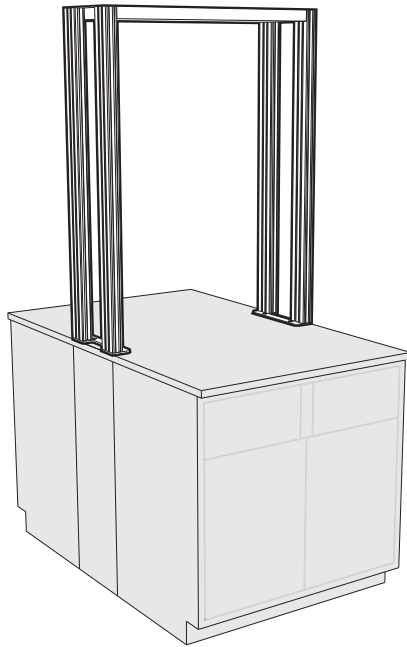

Add-On Fixed Furniture Upper Carriers

Specifications:

Add-on Fixed Furniture Upper Carriers are designed to add Upper Carriers to existing floor mounted center benches. Each assembly consists of upright extensions and a top frame. They are 12" deep with four upright extensions.

Each assembly is furnished with mounting brackets but

no fastener. Fasteners must be furnished in field depending on top material.

Upper Carrier Support Struts are especially designed to provide added support to the upper carriers while allowing space for connection of plumbing or electrical connections.

12" Deep Fixed Furniture Upper Carrier

Length	Part Number
24"	F17-4824-00
30"	F17-4830-00
36"	F17-4836-00
42"	F17-4842-00
48"	F17-4848-00
54"	F17-4854-00
60"	F17-4860-00
66"	F17-4866-00
72"	F17-4872-00

Upper Carrier Support Strut

Width	Part Number
12"	K17-3612-00
14"	K17-3614-00