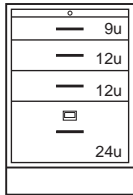

Pullboard
1 File Drawer with hangers

Steel Cabinet	Length	Wood Cabinet
D84M372215------	15"	D84W362215- 0-----
D84M372218------	18"	D84W362218- 0-----
D84M372221------	21"	D84W362221- 0-----
D84M372224------	24"	D84W362224- 0-----