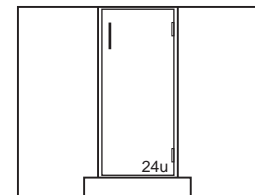

Steel Cabinet	Length	Wood Cabinet
G80M372260- _____	60"	G80W362260- _____

Diagonal Corner Base Cabinets

Sink Cabinet

Steel Cabinet	Length	Wood Cabinet
G14M372214- _____	12" - 32"	G14W362214- _____

Sink Cabinet