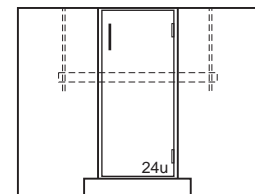

Steel Cabinet	Length	Wood Cabinet
G16M372214-_____	12" - 32"	G16W362214-_____