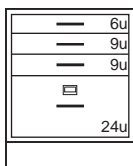

Sitting Height Floor Mounted Base Cabinets

Specifications:

Steel Sitting Height Base Cabinets are 30" high and 22" deep. Wood cabinets are 30" high and a nominal 22" deep. Both available in lengths shown.

See page 95 for designating cabinet style, door and drawer head material, and hardware selection.

Drawer Base Cabinets

Steel Cabinet	Length	Wood Cabinet
D10M312215-----	15"	D10W312215- 0----
D10M312218-----	18"	D10W312218- 0----
D10M312221-----	21"	D10W312221- 0----
D10M312224-----	24"	D10W312224- 0----

Steel Cabinet	Length	Wood Cabinet
D30M312215-----	15"	D30W312215- 0----
D30M312218-----	18"	D30W312218- 0----
D30M312221-----	21"	D30W312221- 0----
D30M312224-----	24"	D30W312224- 0----

Steel Cabinet	Length	Wood Cabinet
D31M312230-----	30"	D31W312230- 0----
D31M312236-----	36"	D31W312236- 0----
D31M312242-----	42"	D31W312242- 0----
D31M312248-----	48"	D31W312248- 0----

Steel Cabinet	Length	Wood Cabinet
D81M312218-----	18"	D81W312218- 0----
D81M312221-----	21"	D81W312221- 0----
D81M312224-----	24"	D81W312224- 0----

Steel Cabinet	Length
D83M312218-----	18"
D83M312221-----	21"
D83M312224-----	24"

Steel Cabinet	Length	Wood Cabinet
D84M312218-----	18"	D90W312218- 0----
D84M312221-----	21"	D90W312221- 0----
D84M312224-----	24"	D90W312224- 0----