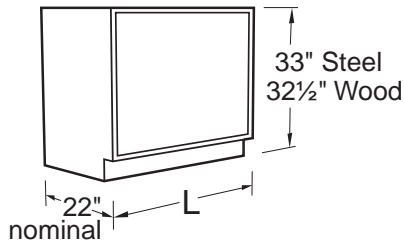

Steel Cabinet	Length	Wood Cabinet
E45M342230-	30"	E45W342230-
E45M342236-	36"	E45W342236-
E45M342242-	42"	E45W342242-
E45M342248-	48"	E45W342248-

ADA Height Floor Mounted Base Cabinets

Specifications:

Steel ADA Height Base Cabinets are 33" high and 22" deep. Wood cabinets are 32½" high and a nominal 22" deep. Both available in lengths shown.