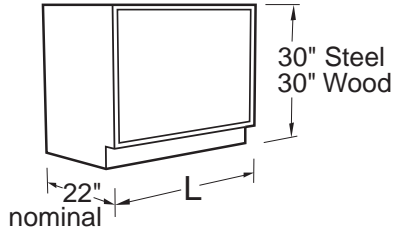

Pullboard
1 File Drawer with hangers

Pullboard
1 File Drawer with hangers

Sitting Height Floor Mounted Base Cabinets

Specifications:

Steel Sitting Height Base Cabinets are 30" high and 22" deep. Wood cabinets are 30" high and a nominal 22" deep. Both available in lengths shown.