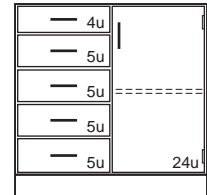

Steel Cabinet	Length	Wood Cabinet
E65M372230-	30"	E65W362230-
E65M372236-	36"	E65W362236-
E65M372242-	42"	E65W362242-
E65M372248-	48"	E65W362248-