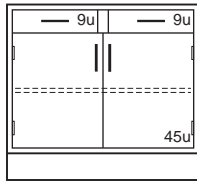

Steel Cabinet	Length	Wood Cabinet
E40M342230-	30"	E40W342230-
E40M342236-	36"	E40W342236-
E40M342242-	42"	E40W342242-
E40M342248-	48"	E40W342248-