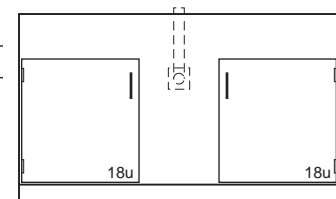

Steel Cabinet	Length	Wood Cabinet
G80M372260-_____	60"	G80W362260-_____