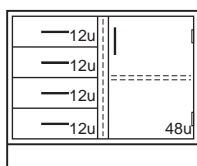

Steel Cabinet	Length	Wood Cabinet
E44M312230L-----	30"	E44W312230L-----
E44M312236L-----	36"	E44W312236L-----
E44M312242L-----	42"	E44W312242L-----
E44M312248L-----	48"	E44W312248L-----