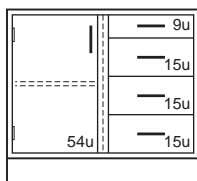

Steel Cabinet	Length	Wood Cabinet
E43M342230-	30"	E43W342230-
E43M342236-	36"	E43W342236-
E43M342242-	42"	E43W342242-
E43M342248-	48"	E43W342248-