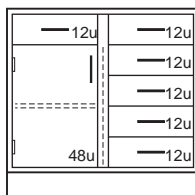

Steel Cabinet	Length	Wood Cabinet
E51M372230-	30"	E53W362230-
E51M372236-	36"	E53W362236-
E51M372242-	42"	E53W362242-
E51M372248-	48"	E53W362248-