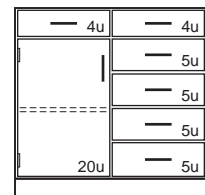

Steel Cabinet	Length	Wood Cabinet
E63M372230L	30"	E63W362230L
E63M372236L	36"	E63W362236L
E63M372242L	42"	E63W362242L
E63M372248L	48"	E63W362248L