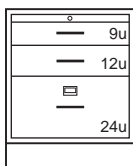

Steel Cabinet	Length
D83M312218-----	18"
D83M312221-----	21"
D83M312224-----	24"

1 File Drawer with hangers

Steel Cabinet	Length	Wood Cabinet
D84M312218-----	18"	D90W312218- 0----
D84M312221-----	21"	D90W312221- 0----
D84M312224-----	24"	D90W312224- 0----

Pullboard
1 File Drawer with hangers