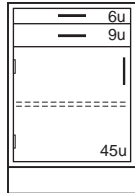

Drawer & Cupboard Base Cabinets