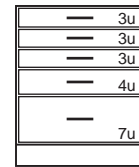

Steel Cabinet	Length	Wood Cabinet
D30M312215-----	15"	D30W312215- 0----
D30M312218-----	18"	D30W312218- 0----
D30M312221-----	21"	D30W312221- 0----
D30M312224-----	24"	D30W312224- 0----