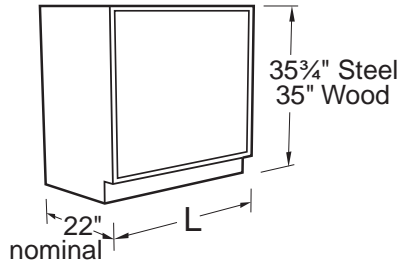

Standing Height Floor Mounted Cabinets

Specifications:

Steel Solvent Storage Base Cabinets, are 35 3/4" high, and 22" deep. Wood Solvent Storage Base Cabinets, are 35" high, and a nominal 22" deep. Lengths as shown. They are specifically designed for the storage of flammable and combustible liquids.

These UL listed Solvent Storage Cabinets are provided with self-closing, self-latching doors, and meet UFC, OSHA and NFPA No.30-1993 requirements. Steel available in Style 1 only, Wood available in Styles 1 & 5 only.

Solvent Storage Base Cabinets

Steel Cabinet	Length	Wood Cabinet
G63M3724L0000	24"	G63W362224L_0_0

Steel Cabinet	Length	Wood Cabinet
G63M3724-0000	24"	G63W362224-_0_0

Steel Cabinet	Length	Wood Cabinet
G63M3730-0000	30"	G63W362230-_0_0
G63M3736-0000	36"	G63W362236-_0_0
G63M3748-0000	48"	G63W362248-_0_0

Steel Cabinet	Length	Wood Cabinet
G68M3724L0000	24"	G68W362224L_0_0

Steel Cabinet	Length	Wood Cabinet
G68M3724-0000	24"	G68W362224-_0_0

Steel Cabinet	Length	Wood Cabinet
G68M3730-0000	30"	G68W362230-_0_0
G68M3736-0000	36"	G68W362236-_0_0
G68M3748-0000	48"	G68W362248-_0_0