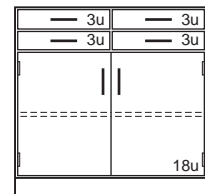

Steel Cabinet	Length	Wood Cabinet
E51M372230-	30"	E53W362230-
E51M372236-	36"	E53W362236-
E51M372242-	42"	E53W362242-
E51M372248-	48"	E53W362248-