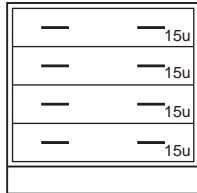

Drawer Base Cabinets