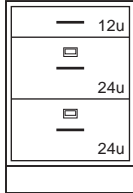

Drawer Base Cabinets

2 File Drawers with hangers

Steel Cabinet	Length	Wood Cabinet
D81M372215------	15"	D81W362215- 0-----
D81M372218------	18"	D81W362218- 0-----
D81M372221------	21"	D81W362221- 0-----
D81M372224------	24"	D81W362224- 0-----