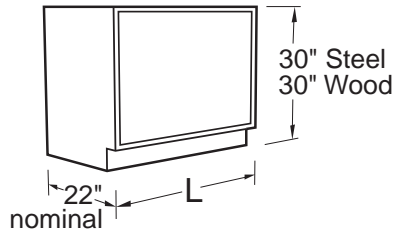

Sitting Height Floor Mounted Base Cabinets

Specifications:

Steel Sitting Height Base Cabinets are 30" high and 22" deep. Wood cabinets are 30" high and a nominal 22" deep. Both available in lengths shown.