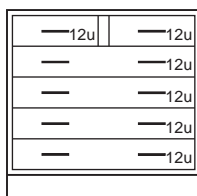

Steel Cabinet	Length	Wood Cabinet
D50M372215-----	15"	D50W362215- 0
D50M372218-----	18"	D50W362218- 0
D50M372221-----	21"	D50W362221- 0
D50M372224-----	24"	D50W362224- 0