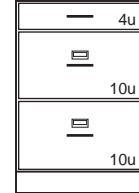

2 File Drawers with hangers