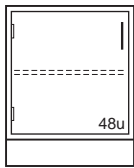

Cupboard Base Cabinets