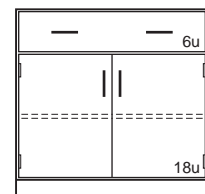

Steel Cabinet	Length	Wood Cabinet
E40M372230------	30"	E40W362230------
E40M372236------	36"	E40W362236------
E40M372242------	42"	E40W362242------
E40M372248------	48"	E40W362248------