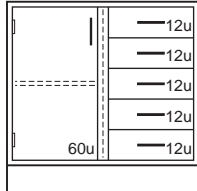

Drawer & Cupboard Base Cabinets