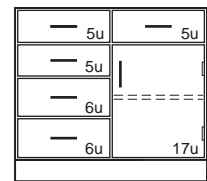

Steel Cabinet	Length	Wood Cabinet
E43M342230-	30"	E43W342230-
E43M342236-	36"	E43W342236-
E43M342242-	42"	E43W342242-
E43M342248-	48"	E43W342248-