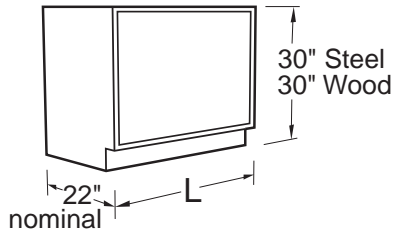

Floor Mounted Base Cabinets

Features:

Steel Base Cabinets

- Electrostatically applied, chemical resistant, powder coat finish available in colors to complement the laboratory environment.
- One piece drawer body-bottom, back, sides and inner drawer head, radiused all four sides.
- One-piece case bottom and horizontal front rail.
- Self-closing drawer slide with wrap around construction and nylon tired ball bearing rollers.
- Flush face corner construction.
- Interchangeable doors and drawers.
- Five-knuckle institutional type stainless steel hinge, 2³/₄" high.

Sitting Height Floor Mounted Base Cabinets

Specifications:

Steel Sitting Height Base Cabinets are 30" high and 22" deep. Wood cabinets are 30" high and a nominal 22" deep. Both available in lengths shown.