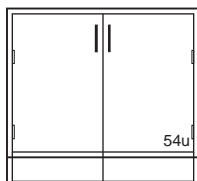

Steel Cabinet	Length	Wood Cabinet
G00M342230------	30"	G00W342230------
G00M342236------	36"	G00W342236------
G00M342242------	42"	G00W342242------
G00M342248------	48"	G00W342248------