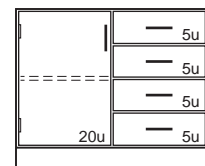

Steel Cabinet	Length	Wood Cabinet
E44M312230L-----	30"	E44W312230L-----
E44M312236L-----	36"	E44W312236L-----
E44M312242L-----	42"	E44W312242L-----
E44M312248L-----	48"	E44W312248L-----