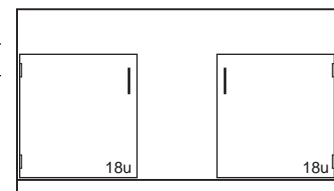

Steel Cabinet	Length	Wood Cabinet
G08M372260-	60"	G08W362260-