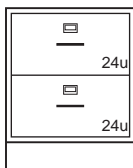

2 File Drawers with hangers

Steel Cabinet	Length	Wood Cabinet
D81M312218-----	18"	D81W312218- 0----
D81M312221-----	21"	D81W312221- 0----
D81M312224-----	24"	D81W312224- 0----