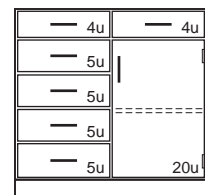

Steel Cabinet	Length	Wood Cabinet
E63M372230-	30"	E63W362230-
E63M372236-	36"	E63W362236-
E63M372242-	42"	E63W362242-
E63M372248-	48"	E63W362248-