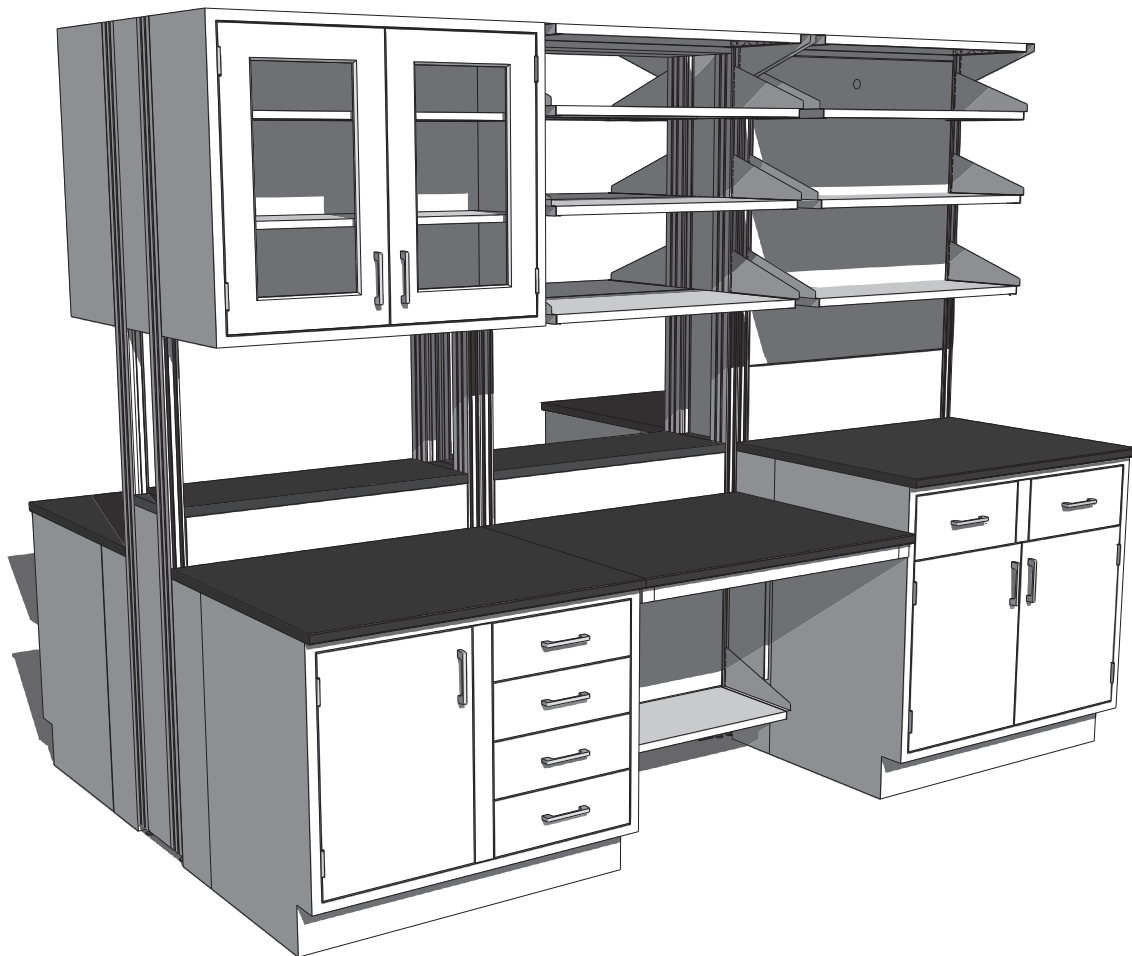

Floor Mounted Base Cabinets

Features:

Steel Base Cabinets

- Electrostatically applied, chemical resistant, powder coat finish available in colors to complement the laboratory environment.
- One piece drawer body-bottom, back, sides and inner drawer head, radiused all four sides.
- One-piece case bottom and horizontal front rail.
- Self-closing drawer slide with wrap around construction and nylon tired ball bearing rollers.
- Flush face corner construction.
- Interchangeable doors and drawers.
- Five-knuckle institutional type stainless steel hinge, 2³/₄" high.

Sitting Height Floor Mounted Base Cabinets

Specifications:

Steel Sitting Height Base Cabinets are 30" high and 22" deep. Wood cabinets are 30" high and a nominal 22" deep. Both available in lengths shown.

Open Cabinets have one full-depth adjustable shelf.

Cupboard cabinets have one full-depth adjustable shelf.

See page 95 for designating cabinet style, door and drawer head material, and hardware selection.