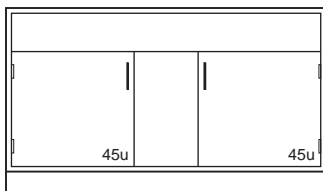

Steel Cabinet	Length	Wood Cabinet
G08M372230-	30"	G08W362230-
G08M372236-	36"	G08W362236-
G08M372242-	42"	G08W362242-
G08M372248-	48"	G08W362248-