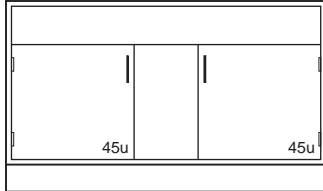

Sink Base Cabinets