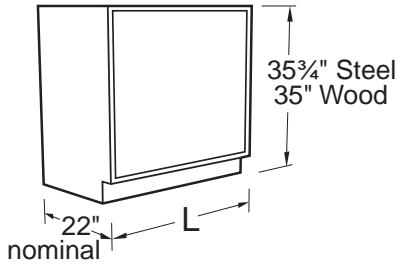

Standing Height Floor Mounted Cabinets

Specifications:

Steel Standing Height Base Cabinets are 35 3/4" high and 22" deep. Wood cabinets are 35" high and a nominal 22" deep. Both available in lengths shown.

Open Cabinets have two full-depth adjustable shelves.

Cupboard cabinets have one full-depth adjustable shelf.

See page 95 for designating cabinet style, door and drawer head material, and hardware selection.

Open Base Cabinets

Steel Cabinet	Length	Wood Cabinet
B00M372215-0000	15"	B00W362215-00_0
B00M372218-0000	18"	B00W362218-00_0
B00M372221-0000	21"	B00W362221-00_0
B00M372224-0000	24"	B00W362224-00_0

Steel Cabinet	Length	Wood Cabinet
B00M372230-0000	30"	B00W362230-00_0
B00M372236-0000	36"	B00W362236-00_0
B00M372242-0000	42"	B00W362242-00_0
B00M372248-0000	48"	B00W362248-00_0

Cupboard Base Cabinets

Steel Cabinet	Length	Wood Cabinet
C03M372215L	15"	C03W362215L
C03M372218L	18"	C03W362218L
C03M372221L	21"	C03W362221L
C03M372224L	24"	C03W362224L

Steel Cabinet	Length	Wood Cabinet
C03M372215-	15"	C03W362215-
C03M372218-	18"	C03W362218-
C03M372221-	21"	C03W362221-
C03M372224-	24"	C03W362224-

Steel Cabinet	Length	Wood Cabinet
C03M372230-	30"	C03W362230-
C03M372236-	36"	C03W362236-
C03M372242-	42"	C03W362242-
C03M372248-	48"	C03W362248-

Drawer Base Cabinets

Steel Cabinet	Length	Wood Cabinet
D30M372215-	15"	D30W362215-_0
D30M372218-	18"	D30W362218-_0
D30M372221-	21"	D30W362221-_0
D30M372224-	24"	D30W362224-_0