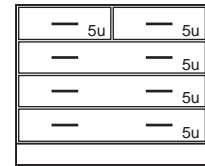

Steel Cabinet	Length	Wood Cabinet
D81M312218-----	18"	D81W312218- 0----
D81M312221-----	21"	D81W312221- 0----
D81M312224-----	24"	D81W312224- 0----