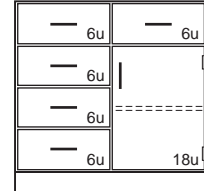

Steel Cabinet	Length	Wood Cabinet
E43M372230-	30"	E43W362230-
E43M372236-	36"	E43W362236-
E43M372242-	42"	E43W362242-
E43M372248-	48"	E43W362248-