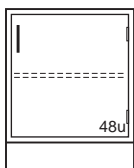

Steel Cabinet	Length	Wood Cabinet
C03M312215L	15"	C03W312215-L
C03M312218L	18"	C03W312218-L
C03M312221L	21"	C03W312221-L
C03M312224L	24"	C03W312224-L