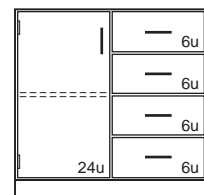

Steel Cabinet	Length	Wood Cabinet
E45M372230L	30"	E45W362230L
E45M372236L	36"	E45W362236L
E45M372242L	42"	E45W362242L
E45M372248L	48"	E45W362248L