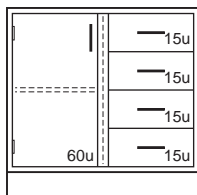

Steel Cabinet	Length	Wood Cabinet
E43M372230-	30"	E43W362230-
E43M372236-	36"	E43W362236-
E43M372242-	42"	E43W362242-
E43M372248-	48"	E43W362248-