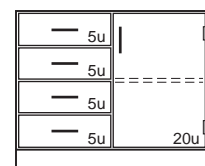

Steel Cabinet	Length	Wood Cabinet
E44M312230------	30"	E44W312230------
E44M312236------	36"	E44W312236------
E44M312242------	42"	E44W312242------
E44M312248------	48"	E44W312248------