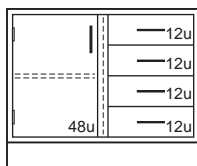

Steel Cabinet	Length	Wood Cabinet
E40M312215------	15"	E40W312215------
E40M312218------	18"	E40W312218------
E40M312221------	21"	E40W312221------
E40M312224------	24"	E40W312224------