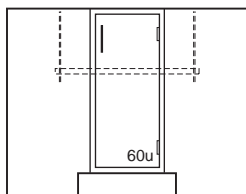

Standing Height Floor Mounted Cabinets

Specifications:

Steel Standing Height Base Cabinets are 35³/₄" high and 22" deep. Wood cabinets are 35" high and a nominal 22" deep. Both available in lengths shown.

Fume Hood Acid Storage Base Cabinets are manufactured with a

one-piece polyethylene corrosion resistant lining and are provided with a PVC vent.

See page 95 for designating cabinet style, door and drawer head material, and hardware selection.

Fume Hood Acid Storage Base Cabinets

Steel Cabinet	Length	Wood Cabinet
G80M372224L_____	24"	G80W362224L_____

Steel Cabinet	Length	Wood Cabinet
G80M372224-_____	24"	G80W362224-_____

Steel Cabinet	Length	Wood Cabinet
G80M372230-_____	30"	G80W362230-_____
G80M372236-_____	36"	G80W362236-_____
G80M372248-_____	48"	G80W362248-_____

Steel Cabinet	Length	Wood Cabinet
G80M372260-_____	60"	G80W362260-_____

Diagonal Corner Base Cabinets

Steel Cabinet	Length	Wood Cabinet
G14M372214-_____	12" - 32"	G14W362214-_____

Steel Cabinet	Length	Wood Cabinet
G16M372214-_____	12" - 32"	G16W362214-_____