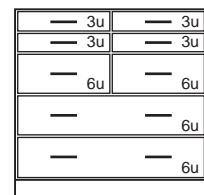

Steel Cabinet	Length	Wood Cabinet
D39M372230-----	30"	D39W362230- 0
D39M372236-----	36"	D39W362236- 0
D39M372242-----	42"	D39W362242- 0
D39M372248-----	48"	D39W362248- 0