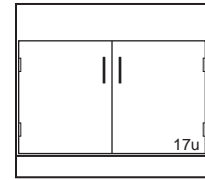

Steel Cabinet	Length	Wood Cabinet
G00M342230------	30"	G00W342230------
G00M342236------	36"	G00W342236------
G00M342242------	42"	G00W342242------
G00M342248------	48"	G00W342248------