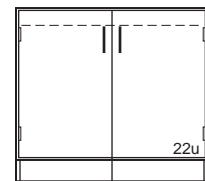

Steel Cabinet	Length	Wood Cabinet
G03M342230------	30"	G03W342230------
G03M342236------	36"	G03W342236------
G03M342242------	42"	G03W342242------
G03M342248------	48"	G03W342248------