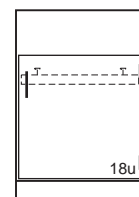

Steel Cabinet	Length	Wood Cabinet
G00M372215-	15"	G00W362215-
G00M372218-	18"	G00W362218-
G00M372221-	21"	G00W362221-
G00M372224-	24"	G00W362224-