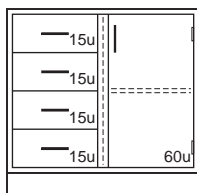

Steel Cabinet	Length	Wood Cabinet
E45M372230L	30"	E45W362230L
E45M372236L	36"	E45W362236L
E45M372242L	42"	E45W362242L
E45M372248L	48"	E45W362248L