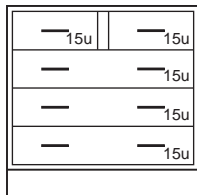

Steel Cabinet	Length	Wood Cabinet
D30M372230-----	30"	D30W362230- 0
D30M372236-----	36"	D30W362236- 0
D30M372242-----	42"	D30W362242- 0
D30M372248-----	48"	D30W362248- 0