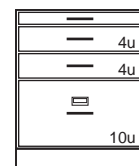

Pullboard
1 File Drawer with hangers