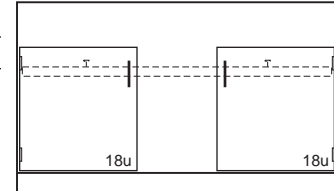

Steel Cabinet	Length	Wood Cabinet
G00M372260-	60"	G01W362260-