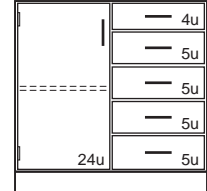

Steel Cabinet	Length	Wood Cabinet
E65M372230L	30"	E65W362230L
E65M372236L	36"	E65W362236L
E65M372242L	42"	E65W362242L
E65M372248L	48"	E65W362248L