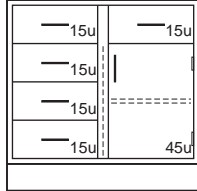

Steel Cabinet	Length	Wood Cabinet
E43M372230L	30"	E43W362230L
E43M372236L	36"	E43W362236L
E43M372242L	42"	E43W362242L
E43M372248L	48"	E43W362248L