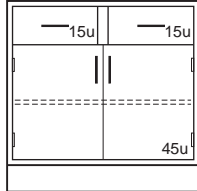

Drawer & Cupboard Base Cabinets