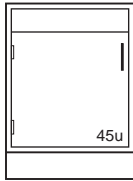

Sink Base Cabinets