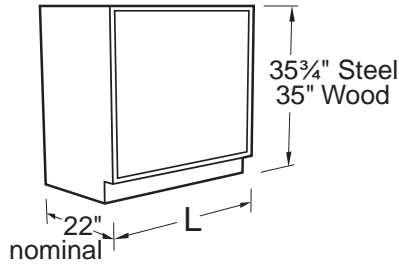

Standing Height Floor Mounted Cabinets