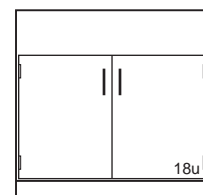

Steel Cabinet	Length	Wood Cabinet
G08M372230-	30"	G08W362230-
G08M372236-	36"	G08W362236-
G08M372242-	42"	G08W362242-
G08M372248-	48"	G08W362248-