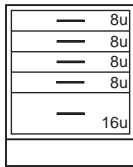

Steel Cabinet	Length	Wood Cabinet
D10M312215-----	15"	D10W312215- 0----
D10M312218-----	18"	D10W312218- 0----
D10M312221-----	21"	D10W312221- 0----
D10M312224-----	24"	D10W312224- 0----