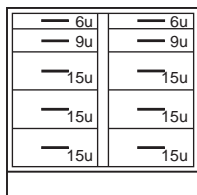

Steel Cabinet	Length	Wood Cabinet
D38M372215-----	15"	D38W362215- 0
D38M372218-----	18"	D38W362218- 0
D38M372221-----	21"	D38W362221- 0
D38M372224-----	24"	D38W362224- 0