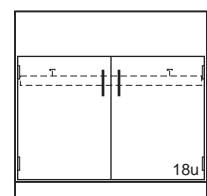

Steel Cabinet	Length	Wood Cabinet
G00M372230-	30"	G00W362230-
G00M372236-	36"	G00W362236-
G00M372242-	42"	G00W362242-
G00M372248-	48"	G00W362248-