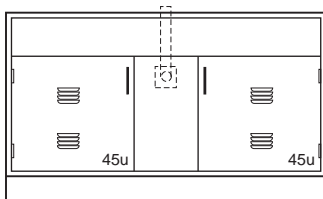

Steel Cabinet	Length	Wood Cabinet
G80M372230-_____	30"	G80W362230-_____
G80M372236-_____	36"	G80W362236-_____
G80M372248-_____	48"	G80W362248-_____