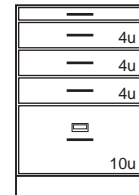

Pullboard
1 File Drawer with hangers