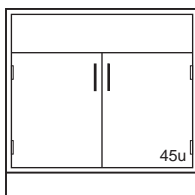

Steel Cabinet	Length	Wood Cabinet
G08M372215-	15"	G08W362215-
G08M372218-	18"	G08W362218-
G08M372221-	21"	G08W362221-
G08M372224-	24"	G08W362224-