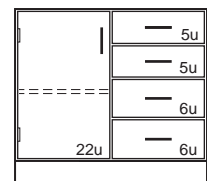

Steel Cabinet	Length	Wood Cabinet
E45M342230L	30"	E45W342230L
E45M342236L	36"	E45W342236L
E45M342242L	42"	E45W342242L
E45M342248L	48"	E45W342248L