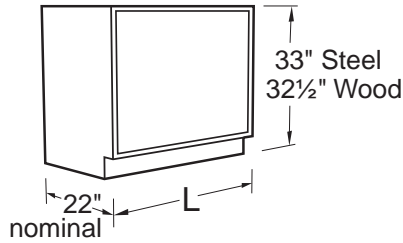

ADA Height Floor Mounted Base Cabinets

Specifications:

Steel ADA Height Base Cabinets are 33" high and 22" deep. Wood cabinets are 32½" high and a nominal 22" deep. Both available in lengths shown.

Open Cabinets have one full-depth adjustable shelf.

Cupboard cabinets have one full-depth adjustable shelf.

See page 95 for designating cabinet style, door and drawer head material, and hardware selection.

Drawer & Cupboard Base Cabinets

Steel Cabinet	Length	Wood Cabinet
E40M342230-	30"	E40W342230-
E40M342236-	36"	E40W342236-
E40M342242-	42"	E40W342242-
E40M342248-	48"	E40W342248-

Steel Cabinet	Length	Wood Cabinet
E41M342230-	30"	E41W342230-
E41M342236-	36"	E41W342236-
E41M342242-	42"	E41W342242-
E41M342248-	48"	E41W342248-

Steel Cabinet	Length	Wood Cabinet
E43M342230L	30"	E43W342230L
E43M342236L	36"	E43W342236L
E43M342242L	42"	E43W342242L
E43M342248L	48"	E43W342248L

Steel Cabinet	Length	Wood Cabinet
E43M342230-	30"	E43W342230-
E43M342236-	36"	E43W342236-
E43M342242-	42"	E43W342242-
E43M342248-	48"	E43W342248-

Steel Cabinet	Length	Wood Cabinet
E45M342230L	30"	E45W342230L
E45M342236L	36"	E45W342236L
E45M342242L	42"	E45W342242L
E45M342248L	48"	E45W342248L

Steel Cabinet	Length	Wood Cabinet
E45M342230-	30"	E45W342230-
E45M342236-	36"	E45W342236-
E45M342242-	42"	E45W342242-
E45M342248-	48"	E45W342248-