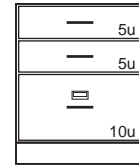

Steel Cabinet	Length	Wood Cabinet
D85M312215------	15"	D85W312215- 0-----
D85M312218------	18"	D85W312218- 0-----
D85M312221------	21"	D85W312221- 0-----
D85M312224------	24"	D85W312224- 0-----