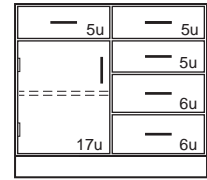

Steel Cabinet	Length	Wood Cabinet
E43M342230L	30"	E43W342230L
E43M342236L	36"	E43W342236L
E43M342242L	42"	E43W342242L
E43M342248L	48"	E43W342248L