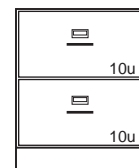

2 File Drawers with hangers