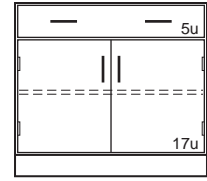

Steel Cabinet	Length	Wood Cabinet
E40M342230-	30"	E40W342230-
E40M342236-	36"	E40W342236-
E40M342242-	42"	E40W342242-
E40M342248-	48"	E40W342248-