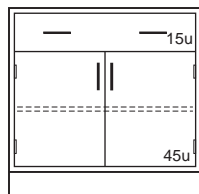

Steel Cabinet	Length	Wood Cabinet
E40M372215------	15"	E40W362215------
E40M372218------	18"	E40W362218------
E40M372221------	21"	E40W362221------
E40M372224------	24"	E40W362224------