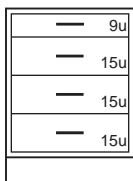

Drawer Base Cabinets