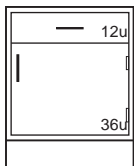

Steel Cabinet	Length	Wood Cabinet
E40M312215L-----	15"	E40W312215L-----
E40M312218L-----	18"	E40W312218L-----
E40M312221L-----	21"	E40W312221L-----
E40M312224L-----	24"	E40W312224L-----