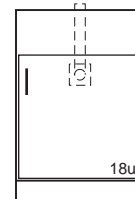

Fume Hood Acid Storage Base Cabinets

Steel Cabinet	Length	Wood Cabinet
G80M372224L _____	24"	G80W362224L _____

Steel Cabinet	Length	Wood Cabinet
G80M372224- _____	24"	G80W362224- _____

Steel Cabinet	Length	Wood Cabinet
G80M372230- _____	30"	G80W362230- _____
G80M372236- _____	36"	G80W362236- _____
G80M372248- _____	48"	G80W362248- _____