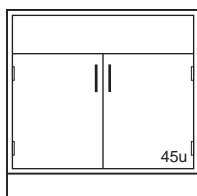

Steel Cabinet	Length	Wood Cabinet
G00M372215-	15"	G00W362215-
G00M372218-	18"	G00W362218-
G00M372221-	21"	G00W362221-
G00M372224-	24"	G00W362224-