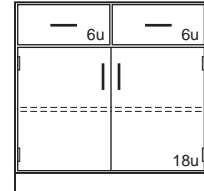

Steel Cabinet	Length	Wood Cabinet
E41M372230-	30"	E41W362230-
E41M372236-	36"	E41W362236-
E41M372242-	42"	E41W362242-
E41M372248-	48"	E41W362248-