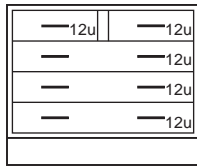

Steel Cabinet	Length	Wood Cabinet
D31M312230-----	30"	D31W312230- 0----
D31M312236-----	36"	D31W312236- 0----
D31M312242-----	42"	D31W312242- 0----
D31M312248-----	48"	D31W312248- 0----