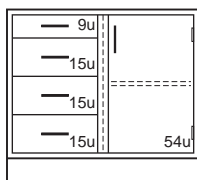

Steel Cabinet	Length	Wood Cabinet
E45M342230L	30"	E45W342230L
E45M342236L	36"	E45W342236L
E45M342242L	42"	E45W342242L
E45M342248L	48"	E45W342248L