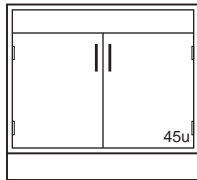

Steel Cabinet	Length	Wood Cabinet
G00M342215------	15"	G00W342215------
G00M342218------	18"	G00W342218------
G00M342221------	21"	G00W342221------
G00M342224------	24"	G00W342224------