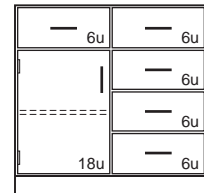

Steel Cabinet	Length	Wood Cabinet
E43M372230L	30"	E43W362230L
E43M372236L	36"	E43W362236L
E43M372242L	42"	E43W362242L
E43M372248L	48"	E43W362248L