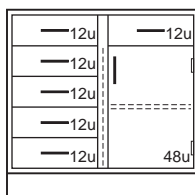

Steel Cabinet	Length	Wood Cabinet
E63M372230L	30"	E63W362230L
E63M372236L	36"	E63W362236L
E63M372242L	42"	E63W362242L
E63M372248L	48"	E63W362248L