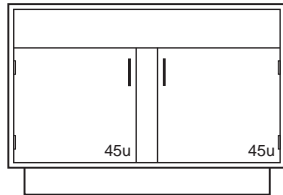

Steel Cabinet	Length	Wood Cabinet
G00M372260-	60"	G01W362260-