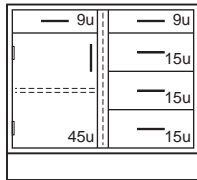

Steel Cabinet	Length	Wood Cabinet
E41M342230-	30"	E41W342230-
E41M342236-	36"	E41W342236-
E41M342242-	42"	E41W342242-
E41M342248-	48"	E41W342248-