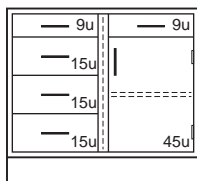

Steel Cabinet	Length	Wood Cabinet
E43M342230L	30"	E43W342230L
E43M342236L	36"	E43W342236L
E43M342242L	42"	E43W342242L
E43M342248L	48"	E43W342248L