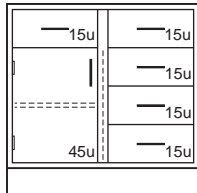

Steel Cabinet	Length	Wood Cabinet
E41M372230-	30"	E41W362230-
E41M372236-	36"	E41W362236-
E41M372242-	42"	E41W362242-
E41M372248-	48"	E41W362248-