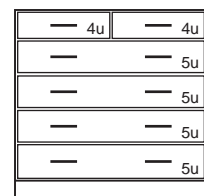

Steel Cabinet	Length	Wood Cabinet
D51M372230-----	30"	D51W362230- 0
D51M372236-----	36"	D51W362236- 0
D51M372242-----	42"	D51W362242- 0
D51M372248-----	48"	D51W362248- 0