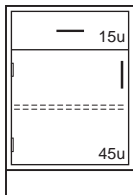

Drawer & Cupboard Base Cabinets