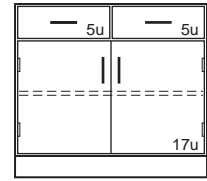

Steel Cabinet	Length	Wood Cabinet
E41M342230-	30"	E41W342230-
E41M342236-	36"	E41W342236-
E41M342242-	42"	E41W342242-
E41M342248-	48"	E41W342248-