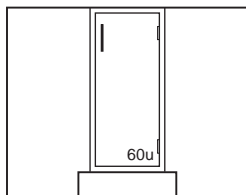

Diagonal Corner Base Cabinets

Sink Cabinet