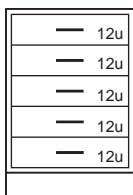

Steel Cabinet	Length	Wood Cabinet
D39M372230-----	30"	D39W362230- 0
D39M372236-----	36"	D39W362236- 0
D39M372242-----	42"	D39W362242- 0
D39M372248-----	48"	D39W362248- 0