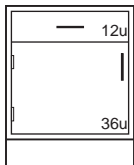

Drawer & Cupboard Base Cabinets