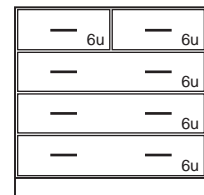

Steel Cabinet	Length	Wood Cabinet
D31M372230-----	30"	D31W362230- 0
D31M372236-----	36"	D31W362236- 0
D31M372242-----	42"	D31W362242- 0
D31M372248-----	48"	D31W362248- 0