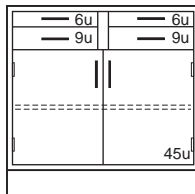

Steel Cabinet	Length	Wood Cabinet
E50M372215-	15"	E52W362215-
E50M372218-	18"	E52W362218-
E50M372221-	21"	E52W362221-
E50M372224-	24"	E52W362224-