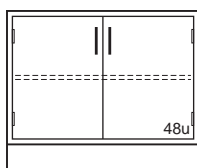

Steel Cabinet	Length	Wood Cabinet
C03M312215-	15"	C03W312215-
C03M312218-	18"	C03W312218-
C03M312221-	21"	C03W312221-
C03M312224-	24"	C03W312224-