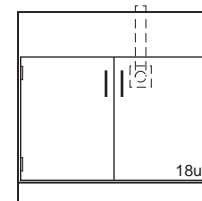

Fume Hood Acid Storage Base Cabinets

Steel Cabinet	Length	Wood Cabinet
G80M372224L _____	24"	G80W362224L _____

Steel Cabinet	Length	Wood Cabinet
G80M372224- _____	24"	G80W362224- _____

Steel Cabinet	Length	Wood Cabinet
G80M372230- _____	30"	G80W362230- _____
G80M372236- _____	36"	G80W362236- _____
G80M372248- _____	48"	G80W362248- _____