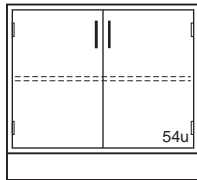

Steel Cabinet	Length	Wood Cabinet
C03M342215------	15"	C03W342215------
C03M342218------	18"	C03W342218------
C03M342221------	21"	C03W342221------
C03M342224------	24"	C03W342224------