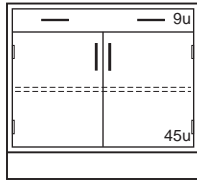

Drawer & Cupboard Base Cabinets