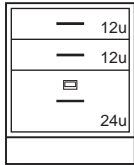

Drawer Base Cabinets