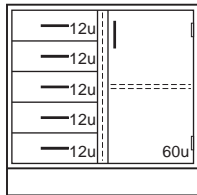

Steel Cabinet	Length	Wood Cabinet
E65M372230L	30"	E65W362230L
E65M372236L	36"	E65W362236L
E65M372242L	42"	E65W362242L
E65M372248L	48"	E65W362248L