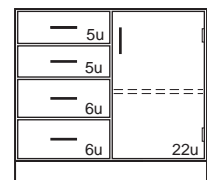

Steel Cabinet	Length	Wood Cabinet
E45M342230-	30"	E45W342230-
E45M342236-	36"	E45W342236-
E45M342242-	42"	E45W342242-
E45M342248-	48"	E45W342248-