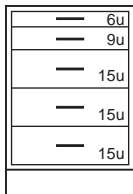

Steel Cabinet	Length	Wood Cabinet
D31M372230-----	30"	D31W362230- 0
D31M372236-----	36"	D31W362236- 0
D31M372242-----	42"	D31W362242- 0
D31M372248-----	48"	D31W362248- 0