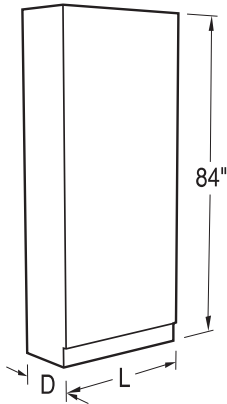

Full Height Storage Cabinets – 84" High