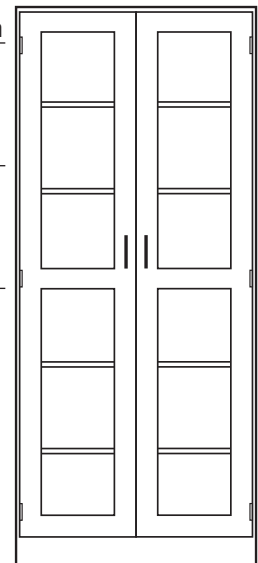

Depth	Steel Cabinet	Length	Wood Cabinet	Depth
12³/₄"	S20M841330-	30"	S20W841230-	12³/₄"
12³/₄"	S20M841336-	36"	S20W841236-	12³/₄"
12³/₄"	S20M841342-	42"	S20W841242-	12³/₄"
12³/₄"	S20M841348-	48"	S20W841248-	12³/₄"
16"	S20M841630-	30"	S20W841630-	16³/₄"
16"	S20M841636-	36"	S20W841636-	16³/₄"
16"	S20M841642-	42"	S20W841642-	16³/₄"
16"	S20M841648-	48"	S20W841648-	16³/₄"
22"	S20M842230-	30"	S20W842230-	21³/₄"
22"	S20M842236-	36"	S20W842236-	21³/₄"
22"	S20M842242-	24"	S20W842242-	21³/₄"
22"	S20M842248-	24"	S20W842248-	21³/₄"