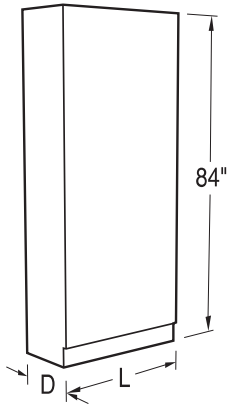

Full Height Storage Cabinets – 84" High

Specifications:

Full Height Storage Cabinets are 84" high and 12", 16" or 22" deep. Lengths as shown.

Full Height Storage Cabinets are manufactured with four full-depth adjustable shelves and one fixed center shelf.

Open Storage Cabinets

Depth	Steel Cabinet	Length	Wood Cabinet	Depth
12 ³ / ₄ "	S00M841318-0000	18"	S00W841218-00_0	12"
12 ³ / ₄ "	S00M841324-0000	24"	S00W841224-00_0	12"
16"	S00M841618-0000	18"	S00W841618-00_0	16"
16"	S00M841624-0000	24"	S00W841624-00_0	16"
22"	S00M842218-0000	18"	S00W842218-00_0	21 ³ / ₄ "
22"	S00M842224-0000	24"	S00W842224-00_0	21 ³ / ₄ "

Depth	Steel Cabinet	Length	Wood Cabinet	Depth
12 ³ / ₄ "	S00M841330-0000	30"	S00W841230-00_0	12"
12 ³ / ₄ "	S00M841336-0000	36"	S00W841236-00_0	12"
12 ³ / ₄ "	S00M841342-0000	42"	S00W841242-00_0	12"
12 ³ / ₄ "	S00M841348-0000	48"	S00W841248-00_0	12"
16"	S00M841630-0000	30"	S00W841630-00_0	16"
16"	S00M841636-0000	36"	S00W841636-00_0	16"
16"	S00M841642-0000	42"	S00W841642-00_0	16"
16"	S00M841648-0000	48"	S00W841648-00_0	16"
22"	S00M842230-0000	30"	S00W842230-00_0	21 ³ / ₄ "
22"	S00M842236-0000	36"	S00W842236-00_0	21 ³ / ₄ "
22"	S00M842242-0000	24"	S00W842242-00_0	21 ³ / ₄ "
22"	S00M842248-0000	24"	S00W842248-00_0	21 ³ / ₄ "