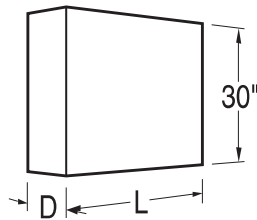

Upper Cabinets – 30" High

Specifications:

These Upper Cabinets are 30" high and available in two depths. Lengths as shown. They are provided with two adjustable shelves, and are available in either wood or steel.

Sliding Plate Glass doors are mounted on friction-free roller glides located at the bottom of the door.

See page 95 for designating cabinet material on wood wall cabinets.

Hanging system must be ordered separately.

Open Storage Cabinets