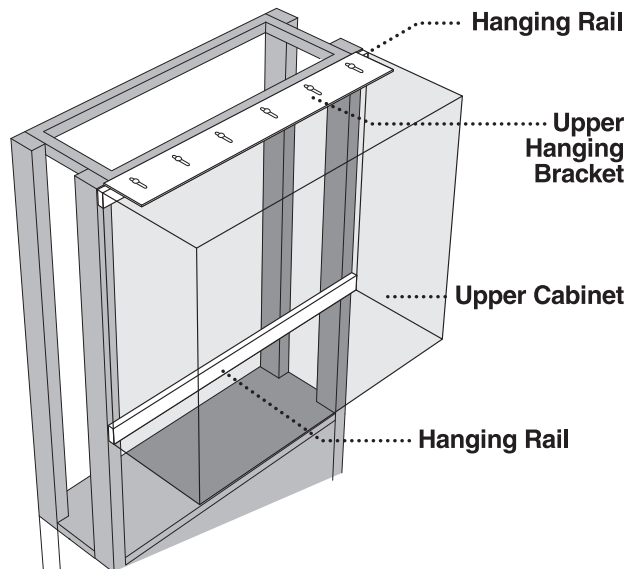

Upper & Full Height Storage Cabinets

Features:

- Both Steel and Wood Upper Cabinets are available.
- Upper Cabinets are available 24" and 30" high, and 12³/₄" and 16" deep.
- Same Upper Cabinet may be mounted on wall or on Alpha System.
- Upper Cabinets may span two Structural Modules.
- Multiple Upper Cabinets may be mounted on a single Structural Module.
- Both Steel and Wood Full Height Storage Cabinets are available.
- Full Height Storage Cabinets match height of Upper Carrier Structural Modules.
- Full Height Storage Cabinets available 12³/₄", 16" or 22" deep.

Upper & Full Height Storage Cabinets

Upper Cabinet Hanging System

With the use of an Upper Hanging Bracket and a pair of Hanging Rails, Kewaunee's standard Wall Cabinets can be mounted on Alpha System's Structural Module. Two Hanging Rails are snapped into the Upper Carrier upright slots. The Upper Hanging Bracket bolts to the top of the upper cabinet which then hangs on the upper Hanging Rail. The lower Hanging Rail allows the bottom of the cabinet to be securely fastened to the module. This system allows the Upper Cabinet to be moved both vertically and horizontally on the Structural Module.

Hanging Rails and Upper Hanging Brackets, are finished to match the Structural Module and furnished with all required hardware.

Hanging Rails are furnished in pairs.

Order the appropriate Upper Hanging Bracket in the same length as the Upper Cabinet. The Hanging Rails must be the same length as the Structural Module.