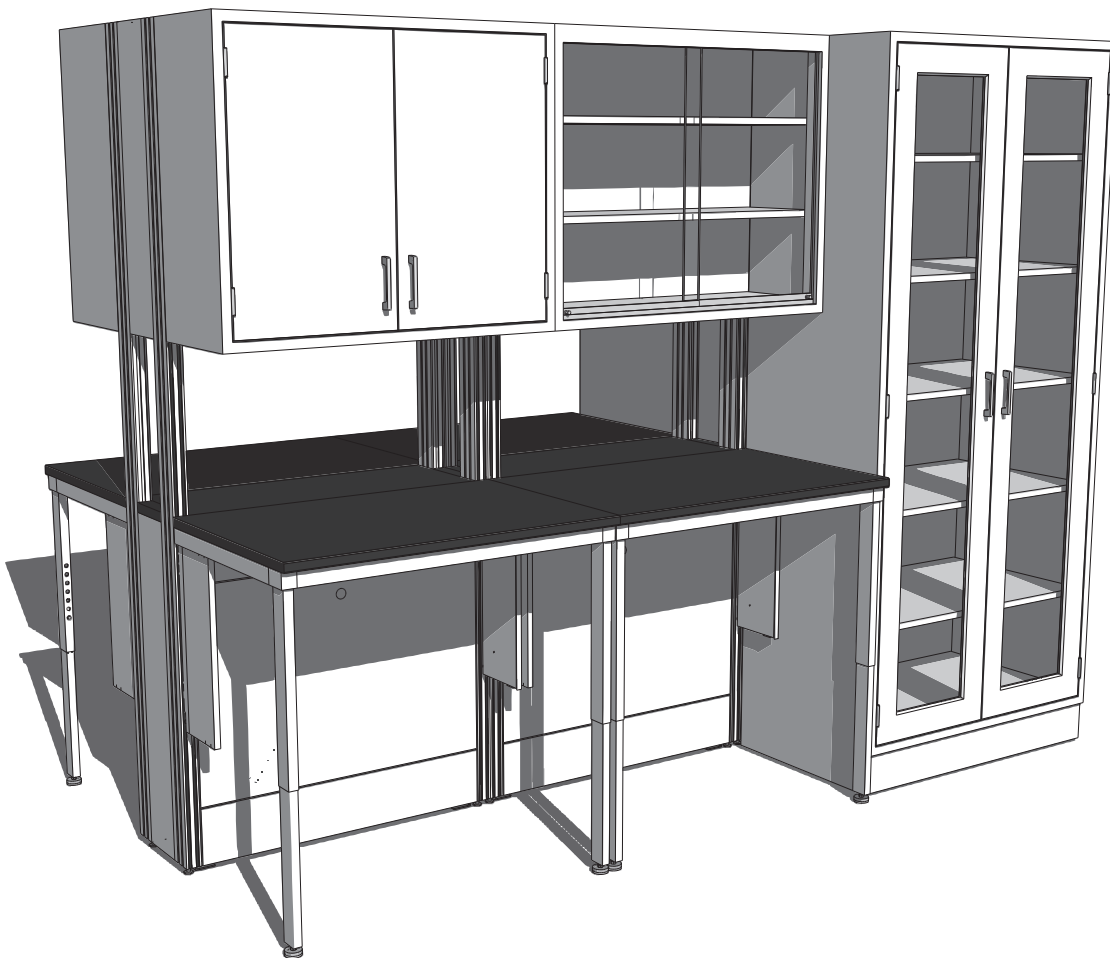

Upper & Full Height Storage Cabinets

Features:

- Both Steel and Wood Upper Cabinets are available.
- Upper Cabinets are available 24" and 30" high, and 12³/₄" and 16" deep.
- Same Upper Cabinet may be mounted on wall or on Alpha System.
- Upper Cabinets may span two Structural Modules.
- Multiple Upper Cabinets may be mounted on a single Structural Module.
- Both Steel and Wood Full Height Storage Cabinets are available.
- Full Height Storage Cabinets match height of Upper Carrier Structural Modules.
- Full Height Storage Cabinets available 12³/₄", 16" or 22" deep.

Upper & Full Height Storage Cabinets

Upper Cabinet Hanging System

With the use of an Upper Hanging Bracket and a pair of Hanging Rails, Kewaunee's standard Wall Cabinets can be mounted on Alpha System's Structural Module. Two Hanging Rails are snapped into the Upper Carrier upright slots. The Upper Hanging Bracket bolts to the top of the upper cabinet which then hangs on the upper Hanging Rail. The lower Hanging Rail allows the bottom of the cabinet to be securely fastened to the module. This system allows the Upper Cabinet to be moved both vertically and horizontally on the Structural Module.