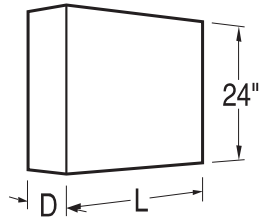

Upper Hanging Bracket

Length	Part Number
18"	F48M0418-00
24"	F48M0424-00
30"	F48M0430-00
36"	F48M0436-00
42"	F48M0442-00
48"	F48M0448-00

Hanging Rails

Length	Part Number	
24"	F49M0224-00	1 pair
30"	F49M0230-00	1 pair
36"	F49M0236-00	1 pair
42"	F49M0242-00	1 pair
48"	F49M0248-00	1 pair
54"	F49M0254-00	1 pair
60"	F49M0260-00	1 pair
66"	F49M0266-00	1 pair
72"	F49M0272-00	1 pair

Upper Cabinets – 24" High

Specifications:

These Upper Cabinets are 24" high and available in two depths. Lengths as shown. They are provided with one adjustable shelf, and are available in either wood or steel.