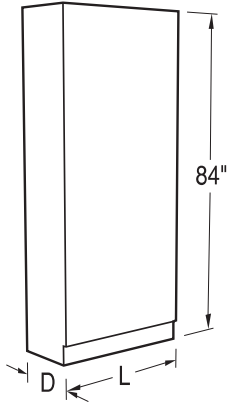

Full Height Storage Cabinets – 84" High